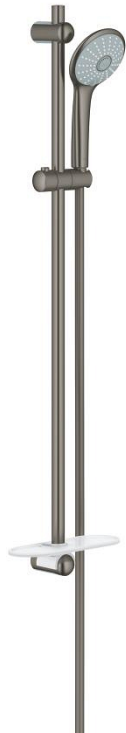

## 27 226 AL1 EUPHORIA 110 MASSAGE SHOWER RAIL SET 3 SPRAYS

### PRODUCT DESCRIPTION

- Colour: brushed hard graphite
- consisting of:
  - hand shower Massage (27 221 000)
  - maximum flow rate (at 3 bar): 16.6 l/min
  - shower rail 900 mm (27 500)
  - shower hose Silverflex 1750 mm 1/2" x 1/2" (28 388)
  - GROHE EasyReach tray (27 596)
  - GROHE DreamSpray - perfect spray pattern
  - GROHE LongLife finish
  - GROHE SprayDimmer - stepless flow rate adjustment
- Flexible Installation - 1 adjustable bracket for existing drill holes
- GROHE SpeedClean - effortless limescale removal
- Inner WaterGuide - inner insulation for surface protection
- TwistStop - to prevent hose from twisting
- suitable for instantaneous heater