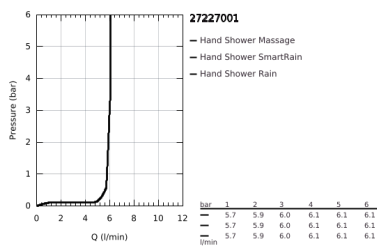

27 227 001 EUPHORIA 110 CHAMPAGNE SHOWER RAIL SET 3 SPRAYS

PRODUCT DESCRIPTION

- Colour: chrome
- consisting of:
 - hand shower Champagne (27 222 000)
 - maximum flow rate (at 3 bar): 17 l/min
 - shower rail 900 mm (27 500)
 - shower hose Silverflex 1750 mm 1/2" x 1/2" (28 388)
 - GROHE EasyReach tray (27 596)
 - GROHE DreamSpray - perfect spray pattern
 - GROHE SprayDimmer - stepless flow rate adjustment
 - GROHE LongLife finish
- Flexible Installation - 1 adjustable bracket for existing drill holes
- GROHE SpeedClean - effortless limescale removal
- Inner WaterGuide - inner insulation for surface protection
- TwistStop - to prevent hose from twisting
- suitable for instantaneous heater
- min. recommended pressure 1.0 bar

27 227 001 EUPHORIA 110 CHAMPAGNE SHOWER RAIL SET 3 SPRAYS

SPARE PARTS, July 2020 – now

- 1: Shower bar holder (Spare part-nr. 48098000)
- 2: Glide element (Spare part-nr. 48099000)
- 3: Shower bar holder (Spare part-nr. 48100000)
- 4: Dirt strainer (Spare part-nr. 0700200M)
- 5: GROHE EasyReach tray (Spare part-nr. 27596000)
- 6: Compensation disc (Spare part-nr. 48051000)*