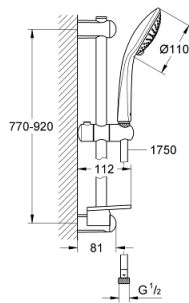

27 227 001 EUPHORIA 110 CHAMPAGNE SHOWER RAIL SET 3 SPRAYS

PRODUCT DESCRIPTION

- Colour: chrome
- consisting of:
 - hand shower Champagne (27 222 000)
 - maximum flow rate (at 3 bar): 17 l/min
 - shower rail 900 mm (27 500)
 - shower hose Silverflex 1750 mm 1/2" x 1/2" (28 388)
 - GROHE EasyReach tray (27 596)
 - GROHE DreamSpray - perfect spray pattern
 - GROHE SprayDimmer - stepless flow rate adjustment
 - GROHE LongLife finish
- Flexible Installation - 1 adjustable bracket for existing drill holes
- GROHE SpeedClean - effortless limescale removal
- Inner WaterGuide - inner insulation for surface protection
- TwistStop - to prevent hose from twisting
- suitable for instantaneous heater
- min. recommended pressure 1.0 bar

27 227 001 EUPHORIA 110 CHAMPAGNE SHOWER RAIL SET 3 SPRAYS

SPARE PARTS, July 2020 – now

- 1: Shower bar holder (Spare part-nr. 48098000)
- 2: Glide element (Spare part-nr. 48099000)
- 3: Shower bar holder (Spare part-nr. 48100000)
- 4: Dirt strainer (Spare part-nr. 0700200M)
- 5: GROHE EasyReach tray (Spare part-nr. 27596000)
- 6: Compensation disc (Spare part-nr. 48051000)*