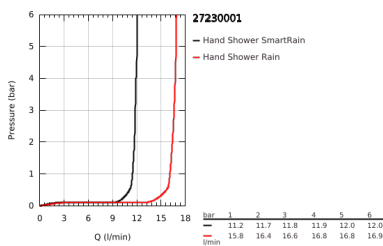

27 230 001 EUPHORIA 110 DUO SHOWER RAIL SET 2 SPRAYS

PRODUCT DESCRIPTION

- Colour: chrome
- consisting of:
 - hand shower Duo (27 220 000)
 - maximum flow rate (at 3 bar): 16.6 l/min
 - shower rail, 600 mm (27 499)
 - shower hose Silverflex 1750 mm 1/2" x 1/2" (28 388)
 - GROHE EasyReach tray (27 596)
 - GROHE DreamSpray - perfect spray pattern
 - GROHE SprayDimmer - stepless flow rate adjustment
 - GROHE LongLife finish
- Flexible Installation - 1 adjustable bracket for existing drill holes
- GROHE SpeedClean - effortless limescale removal
- Inner WaterGuide - inner insulation for surface protection
- TwistStop - to prevent hose from twisting
- suitable for instantaneous heater
- min. recommended pressure 1.0 bar