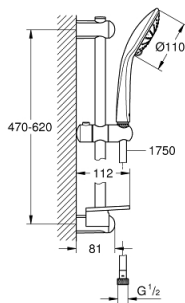

27 230 001 EUPHORIA 110 DUO SHOWER RAIL SET 2 SPRAYS

PRODUCT DESCRIPTION

- Colour: chrome
- consisting of:
 - hand shower Duo (27 220 000)
 - maximum flow rate (at 3 bar): 16.6 l/min
 - shower rail, 600 mm (27 499)
 - shower hose Silverflex 1750 mm 1/2" x 1/2" (28 388)
 - GROHE EasyReach tray (27 596)
 - GROHE DreamSpray - perfect spray pattern
 - GROHE SprayDimmer - stepless flow rate adjustment
 - GROHE LongLife finish
- Flexible Installation - 1 adjustable bracket for existing drill holes
- GROHE SpeedClean - effortless limescale removal
- Inner WaterGuide - inner insulation for surface protection
- TwistStop - to prevent hose from twisting
- suitable for instantaneous heater
- min. recommended pressure 1.0 bar

27 230 001 EUPHORIA 110 DUO SHOWER RAIL SET 2 SPRAYS

SPARE PARTS, September 2010 – now

1: Shower bar holder (Spare part-nr. 48098000)

2: Glide element (Spare part-nr. 48099000)

3: Shower bar holder (Spare part-nr. 48100000)

4: Dirt strainer (Spare part-nr. 0700200M)