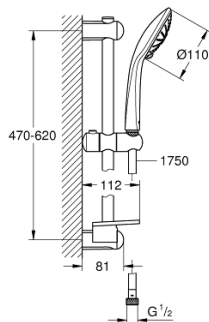

27 231 001 EUPHORIA 110 MASSAGE SHOWER RAIL SET 3 SPRAYS

PRODUCT DESCRIPTION

- Colour: chrome
- consisting of:
 - hand shower Massage (27 221 000)
 - maximum flow rate (at 3 bar): 16.6 l/min
 - shower rail, 600 mm (27 499)
 - shower hose Silverflex 1750 mm 1/2" x 1/2" (28 388)
 - GROHE EasyReach tray (27 596)
 - GROHE DreamSpray - perfect spray pattern
 - GROHE SprayDimmer - stepless flow rate adjustment
 - GROHE LongLife finish
- Flexible Installation - 1 adjustable bracket for existing drill holes
- GROHE SpeedClean - effortless limescale removal
- Inner WaterGuide - inner insulation for surface protection
- TwistStop - to prevent hose from twisting
- suitable for instantaneous heater
- min. recommended pressure 1.0 bar

27 231 001 EUPHORIA 110 MASSAGE SHOWER RAIL SET 3 SPRAYS

SPARE PARTS, September 2010 – now

1: Shower bar holder (Spare part-nr. 48098000)

2: Glide element (Spare part-nr. 48099000)

3: Shower bar holder (Spare part-nr. 48100000)

4: Dirt strainer (Spare part-nr. 0700200M)