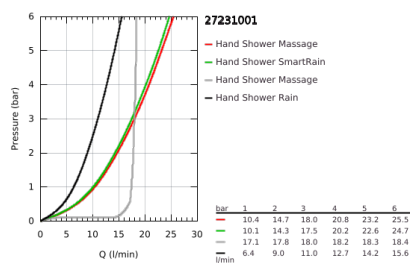

27 231 001 EUPHORIA 110 MASSAGE SHOWER RAIL SET 3 SPRAYS

PRODUCT DESCRIPTION

- Colour: chrome
- consisting of:
 - hand shower Massage (27 221 000)
 - maximum flow rate (at 3 bar): 16.6 l/min
 - shower rail, 600 mm (27 499)
 - shower hose Silverflex 1750 mm 1/2" x 1/2" (28 388)
 - GROHE EasyReach tray (27 596)
 - GROHE DreamSpray - perfect spray pattern
 - GROHE SprayDimmer - stepless flow rate adjustment
 - GROHE LongLife finish
- Flexible Installation - 1 adjustable bracket for existing drill holes
- GROHE SpeedClean - effortless limescale removal
- Inner WaterGuide - inner insulation for surface protection
- TwistStop - to prevent hose from twisting
- suitable for instantaneous heater
- min. recommended pressure 1.0 bar

27 231 001 EUPHORIA 110 MASSAGE SHOWER RAIL SET 3 SPRAYS

SPARE PARTS, September 2010 – now

1: Shower bar holder (Spare part-nr. 48098000)

2: Glide element (Spare part-nr. 48099000)

3: Shower bar holder (Spare part-nr. 48100000)