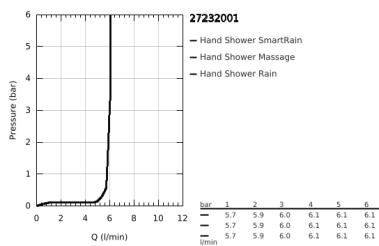

27 232 001 EUPHORIA 110 CHAMPAGNE SHOWER RAIL SET 3 SPRAYS

PRODUCT DESCRIPTION

- Colour: chrome
- consisting of:
 - hand shower Champagne (27 222 000)
 - maximum flow rate (at 3 bar): 17 l/min
 - shower rail, 600 mm (27 499)
 - shower hose Silverflex 1750 mm 1/2" x 1/2" (28 388)
 - GROHE EasyReach tray (27 596)
 - GROHE SprayDimmer - stepless flow rate adjustment
 - GROHE DreamSpray - perfect spray pattern
 - GROHE LongLife finish
- Flexible Installation - 1 adjustable bracket for existing drill holes
- GROHE SpeedClean - effortless limescale removal
- Inner WaterGuide - inner insulation for surface protection
- TwistStop - to prevent hose from twisting
- suitable for instantaneous heater
- min. recommended pressure 1.0 bar

27 232 001 EUPHORIA 110 CHAMPAGNE SHOWER RAIL SET 3 SPRAYS

SPARE PARTS, July 2020 – now

- 1: Shower bar holder (Spare part-nr. 48098000)
- 2: Glide element (Spare part-nr. 48099000)
- 3: Shower bar holder (Spare part-nr. 48100000)
- 4: Dirt strainer (Spare part-nr. 0700200M)
- 5: GROHE EasyReach tray (Spare part-nr. 27596000)
- 6: Compensation disc (Spare part-nr. 48051000)*