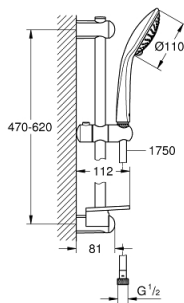

27 232 001 EUPHORIA 110 CHAMPAGNE SHOWER RAIL SET 3 SPRAYS

PRODUCT DESCRIPTION

- Colour: chrome
- consisting of:
 - hand shower Champagne (27 222 000)
 - maximum flow rate (at 3 bar): 17 l/min
 - shower rail, 600 mm (27 499)
 - shower hose Silverflex 1750 mm 1/2" x 1/2" (28 388)
 - GROHE EasyReach tray (27 596)
 - GROHE SprayDimmer - stepless flow rate adjustment
 - GROHE DreamSpray - perfect spray pattern
 - GROHE LongLife finish
- Flexible Installation - 1 adjustable bracket for existing drill holes
- GROHE SpeedClean - effortless limescale removal
- Inner WaterGuide - inner insulation for surface protection
- TwistStop - to prevent hose from twisting
- suitable for instantaneous heater
- min. recommended pressure 1.0 bar

27 232 001 EUPHORIA 110 CHAMPAGNE SHOWER RAIL SET 3 SPRAYS

SPARE PARTS, July 2020 – now

- 1: Shower bar holder (Spare part-nr. 48098000)
- 2: Glide element (Spare part-nr. 48099000)
- 3: Shower bar holder (Spare part-nr. 48100000)
- 4: Dirt strainer (Spare part-nr. 0700200M)
- 5: GROHE EasyReach tray (Spare part-nr. 27596000)
- 6: Compensation disc (Spare part-nr. 48051000)*