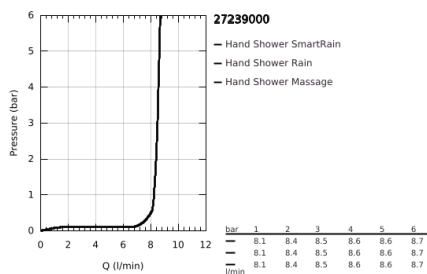

27 239 000 **EUPHORIA 110 MASSAGE HAND SHOWER 3 SPRAYS**

PRODUCT DESCRIPTION

- Colour: chrome
- spray patterns: Rain, Massage, SmartRain
- maximum flow rate (at 3 bar): 8.2 l/min
- GROHE EcoJoy - less water, perfect flow
- GROHE DreamSpray - perfect spray pattern
- GROHE SprayDimmer - stepless flow rate adjustment
- GROHE LongLife finish
- GROHE SpeedClean - effortless limescale removal
- Inner WaterGuide - inner insulation for surface protection
- universal mounting system, fitting all standard shower hoses
- suitable for instantaneous heater
- min. recommended pressure 1.0 bar

27 239 000 **EUPHORIA 110 MASSAGE HAND SHOWER 3 SPRAYS**

SPARE PARTS, February 2008 – now

1: Dirt strainer (Spare part-nr. 0700200M)