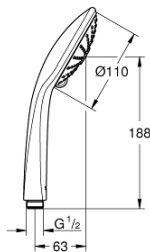

27 239 000 **EUPHORIA 110 MASSAGE HAND SHOWER 3 SPRAYS**

PRODUCT DESCRIPTION

- Colour: chrome
- spray patterns: Rain, Massage, SmartRain
- maximum flow rate (at 3 bar): 8.2 l/min
- GROHE EcoJoy - less water, perfect flow
- GROHE DreamSpray - perfect spray pattern
- GROHE SprayDimmer - stepless flow rate adjustment
- GROHE LongLife finish
- GROHE SpeedClean - effortless limescale removal
- Inner WaterGuide - inner insulation for surface protection
- universal mounting system, fitting all standard shower hoses
- suitable for instantaneous heater
- min. recommended pressure 1.0 bar

27 239 000 **EUPHORIA 110 MASSAGE HAND SHOWER 3 SPRAYS**

SPARE PARTS, February 2008 – now

1: Dirt strainer (Spare part-nr. 0700200M)