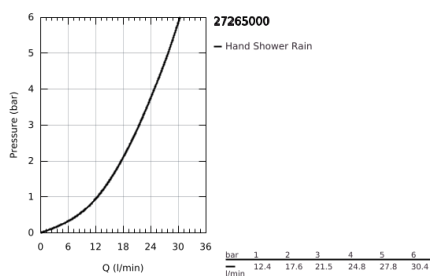

## 27 265 000 EUPHORIA 110 MONO HAND SHOWER 1 SPRAY

### PRODUCT DESCRIPTION

- Colour: chrome
- spray pattern: Rain
- maximum flow rate (at 3 bar): 21.7 l/min
- GROHE DreamSpray - perfect spray pattern
- GROHE LongLife finish
- GROHE SpeedClean - effortless limescale removal
- Inner WaterGuide - inner insulation for surface protection
- universal mounting system, fitting all standard shower hoses
- suitable for instantaneous heater
- min. recommended pressure 1.0 bar