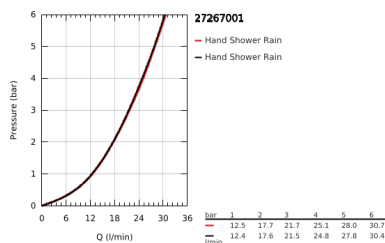

27 267 001 EUPHORIA 110 MONO SHOWER RAIL SET 1 SPRAY

PRODUCT DESCRIPTION

- Colour: chrome
- consisting of:
 - hand shower Mono (27 265 000)
 - maximum flow rate (at 3 bar): 21.7 l/min
 - shower rail 900 mm (27 500)
 - shower hose Silverflex 1750 mm 1/2" x 1/2" (28 388)
 - GROHE EasyReach tray (27 596)
 - GROHE DreamSpray - perfect spray pattern
 - GROHE LongLife finish
 - Flexible Installation - 1 adjustable bracket for existing drill holes
 - GROHE SpeedClean - effortless limescale removal
 - Inner WaterGuide - inner insulation for surface protection
 - TwistStop - to prevent hose from twisting
 - suitable for instantaneous heater
 - min. recommended pressure 1.0 bar

27 267 001 EUPHORIA 110 MONO SHOWER RAIL SET 1 SPRAY

SPARE PARTS, September 2010 – now

- 1: Shower bar holder (Spare part-nr. 48098000)
- 2: Glide element (Spare part-nr. 48099000)
- 3: Shower bar holder (Spare part-nr. 48100000)
- 4: Dirt strainer (Spare part-nr. 0700200M)