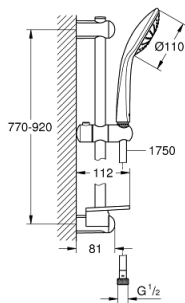

27 267 001 EUPHORIA 110 MONO SHOWER RAIL SET 1 SPRAY

PRODUCT DESCRIPTION

- Colour: chrome
- consisting of:
 - hand shower Mono (27 265 000)
 - maximum flow rate (at 3 bar): 21.7 l/min
 - shower rail 900 mm (27 500)
 - shower hose Silverflex 1750 mm 1/2" x 1/2" (28 388)
 - GROHE EasyReach tray (27 596)
 - GROHE DreamSpray - perfect spray pattern
 - GROHE LongLife finish
 - Flexible Installation - 1 adjustable bracket for existing drill holes
 - GROHE SpeedClean - effortless limescale removal
 - Inner WaterGuide - inner insulation for surface protection
 - TwistStop - to prevent hose from twisting
 - suitable for instantaneous heater
 - min. recommended pressure 1.0 bar

27 267 001 EUPHORIA 110 MONO SHOWER RAIL SET 1 SPRAY

SPARE PARTS, September 2010 – now

- 1: Shower bar holder (Spare part-nr. 48098000)
- 2: Glide element (Spare part-nr. 48099000)
- 3: Shower bar holder (Spare part-nr. 48100000)
- 4: Dirt strainer (Spare part-nr. 0700200M)