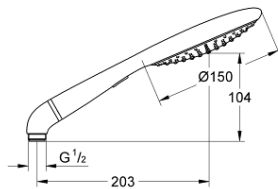

27 272 000 RAINSHOWER SOLO 150 HAND SHOWER 2 SPRAYS

PRODUCT DESCRIPTION

- Colour: chrome
- spray patterns: Rain, SmartRain
- eco function (reduction of flow rate)
- elbow adapter for the combination of hand showers with shower sets
- GROHE EcoJoy - less water, perfect flow
- GROHE DreamSpray - perfect spray pattern
- GROHE LongLife finish
- GROHE SpeedClean - effortless limescale removal
- Inner WaterGuide - inner insulation for surface protection
- universal mounting system, fitting all standard shower hoses
- suitable for instantaneous heater

27 272 000 **RAINSHOWER SOLO 150 HAND SHOWER 2 SPRAYS**

SPARE PARTS, August 2008 – now

1: Dirt strainer (Spare part-nr. 0700200M)