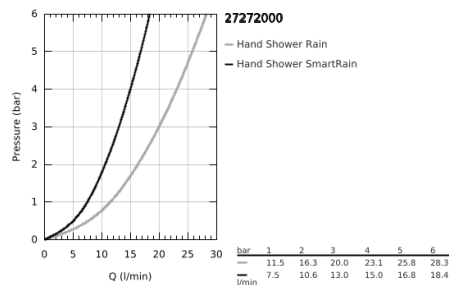

27 272 000 RAINSHOWER SOLO 150 HAND SHOWER 2 SPRAYS

PRODUCT DESCRIPTION

- Colour: chrome
- spray patterns: Rain, SmartRain
- eco function (reduction of flow rate)
- elbow adapter for the combination of hand showers with shower sets
- GROHE EcoJoy - less water, perfect flow
- GROHE DreamSpray - perfect spray pattern
- GROHE LongLife finish
- GROHE SpeedClean - effortless limescale removal
- Inner WaterGuide - inner insulation for surface protection
- universal mounting system, fitting all standard shower hoses
- suitable for instantaneous heater

27 272 000 **RAINSHOWER SOLO 150 HAND SHOWER 2 SPRAYS**

SPARE PARTS, August 2008 – now

1: Dirt strainer (Spare part-nr. 0700200M)