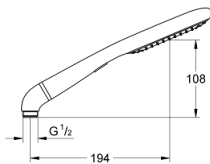

### PRODUCT DESCRIPTION

- Colour: chrome
- spray patterns: Rain, SmartRain
- eco function (reduction of flow rate)
- elbow adapter for the combination of hand showers with shower sets
- GROHE LongLife finish
- GROHE DreamSpray - perfect spray pattern
- GROHE SpeedClean - effortless limescale removal
- Inner WaterGuide - inner insulation for surface protection
- universal mounting system, fitting all standard shower hoses
- suitable for instantaneous heater
- min. recommended pressure 1.0 bar

## 27 274 000 RAINSHOWER ECO 120 HAND SHOWER 2 SPRAYS

**SPARE PARTS**, August 2008 – now

1: Dirt strainer (Spare part-nr. 0700200M)