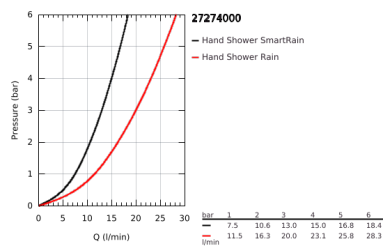

## 27 274 000 RAINSHOWER ECO 120 HAND SHOWER 2 SPRAYS

### PRODUCT DESCRIPTION

- Colour: chrome
- spray patterns: Rain, SmartRain
- eco function (reduction of flow rate)
- elbow adapter for the combination of hand showers with shower sets
- GROHE LongLife finish
- GROHE DreamSpray - perfect spray pattern
- GROHE SpeedClean - effortless limescale removal
- Inner WaterGuide - inner insulation for surface protection
- universal mounting system, fitting all standard shower hoses
- suitable for instantaneous heater
- min. recommended pressure 1.0 bar