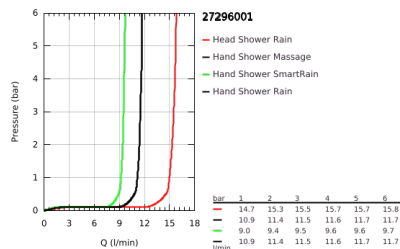

27 296 001 EUPHORIA SYSTEM 180 SHOWER SYSTEM WITH THERMOSTAT FOR WALL MOUNTING

PRODUCT DESCRIPTION

- Colour: chrome
- consisting of:
 - horizontal swivable 450 mm shower arm
 - exposed thermostat with Aquadimmer function
 - allows change between:
 - Euphoria Cosmopolitan 180 head shower (27 491 000)
 - spray pattern: Rain
 - maximum flow rate (at 3 bar): 15.5 l/min
 - with ball joint
 - rotation angle $\pm 15^\circ$
 - hand shower Euphoria 110 Massage (27 221 000)
 - maximum flow rate (at 3 bar): 11.5 l/min
 - adjustable in height with gliding element
 - shower hose Silverflex 1750 mm 1/2" x 1/2" (28 388)
 - GROHE TurboStat - compact cartridge with wax thermoelement
 - GROHE SafeStop - safety button at 38°C
 - GROHE SafeStop Plus - optional temperature limiter at 43°C included
 - GROHE DreamSpray - perfect spray pattern
 - GROHE LongLife finish
 - GROHE SpeedClean - effortless limescale removal
 - Inner WaterGuide - inner insulation for surface protection
 - TwistStop - to prevent hose from twisting
 - suitable for instantaneous heaters from 18 kW/h
 - minimum flow rate 7 l/min.
 - optional upgrade: GROHE EasyReach tray (26 362), sold separately