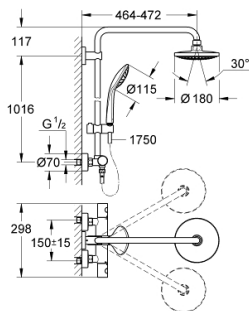

27 296 001 EUPHORIA SYSTEM 180 SHOWER SYSTEM WITH THERMOSTAT FOR WALL MOUNTING

PRODUCT DESCRIPTION

- Colour: chrome
- consisting of:
 - horizontal swivable 450 mm shower arm
 - exposed thermostat with Aquadimmer function
 - allows change between:
 - Euphoria Cosmopolitan 180 head shower (27 491 000)
 - spray pattern: Rain
 - maximum flow rate (at 3 bar): 15.5 l/min
 - with ball joint
 - rotation angle $\pm 15^\circ$
 - hand shower Euphoria 110 Massage (27 221 000)
 - maximum flow rate (at 3 bar): 11.5 l/min
 - adjustable in height with gliding element
 - shower hose Silverflex 1750 mm 1/2" x 1/2" (28 388)
 - GROHE TurboStat - compact cartridge with wax thermoelement
 - GROHE SafeStop - safety button at 38°C
 - GROHE SafeStop Plus - optional temperature limiter at 43°C included
 - GROHE DreamSpray - perfect spray pattern
 - GROHE LongLife finish
 - GROHE SpeedClean - effortless limescale removal
 - Inner WaterGuide - inner insulation for surface protection
 - TwistStop - to prevent hose from twisting
 - suitable for instantaneous heaters from 18 kW/h
 - minimum flow rate 7 l/min.
 - optional upgrade: GROHE EasyReach tray (26 362), sold separately