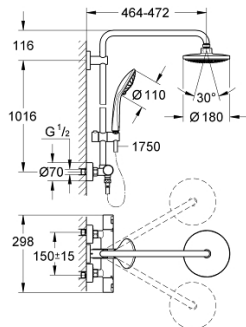

### PRODUCT DESCRIPTION

- Colour: chrome
- consisting of:
  - horizontal swivable 450 mm shower arm
  - exposed thermostat Precision Joy with Aquadimmer function
  - allows change between:
    - head shower Vitalio Joy 180, chrome plated spray face, 9.5 l/min
    - spray pattern: Rain
    - maximum flow rate (at 3 bar): 15.5 l/min
  - with ball joint
  - rotation angle  $\pm 15^\circ$
  - hand shower Vitalio Joy 110 Massage (27 319)
    - spray patterns: Rain, SmartRain, Massage
    - maximum flow rate (at 3 bar): 11.5 l/min
    - GROHE SprayDimmer - stepless flow rate adjustment
    - adjustable in height with gliding element
  - shower hose VitalioFlex Silver 1.750 mm,  $\frac{1}{2}$ " x  $\frac{1}{2}$ " (27 506 000)
    - maximum flow rate system (at 3 bar): 15.5 l/min
    - minimum flow rate 5 l/min.
  - GROHE DreamSpray - perfect spray pattern
  - GROHE LongLife finish
  - GROHE TurboStat - compact cartridge with wax thermoelement
  - GROHE SafeStop - safety button at 38°C
  - GROHE SafeStop Plus - optional temperature limiter at 43°C included
  - GROHE SpeedClean - effortless limescale removal
  - Inner WaterGuide - inner insulation for surface protection
  - TwistStop - to prevent hose from twisting
  - suitable for instantaneous heaters from 18 kW/h
  - QuickSpanner included