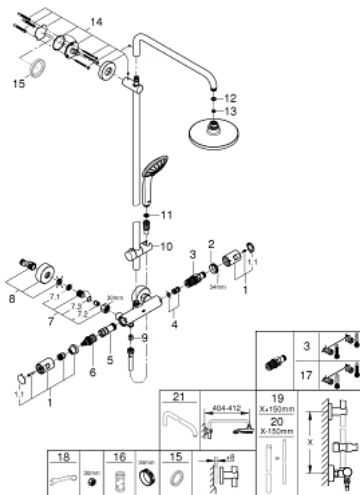

27 298 001 VITALIO JOY SYSTEM 180 SHOWER SYSTEM WITH THERMOSTAT FOR WALL MOUNTING

SPARE PARTS, May 2016 – now

1. 1: Handle (Spare part-nr. 47728000)
   - 1.1: Cover cap (Spare part-nr. 6458500M)
   - 2: Fitting ring (Spare part-nr. 47743000)
   - 3: Thermostatic compact cartridge 1/2" (Spare part-nr. 47439000)
   - 4: Buffer (Spare part-nr. 47398000)
   - 5: Water flow (Spare part-nr. 47751000)
   - 6: Aquadimmer (Spare part-nr. 12433000)
   - 7: Non-return valve (Spare part-nr. 47189000)
   - 7.1: Dirt Strainer (Spare part-nr. 0726400M)
   - 7.2: Non-return valve (Spare part-nr. 08565000)
   - 7.3: O-ring $\varnothing 17 \times \varnothing 2$ (Spare part-nr. 0305500M)
   - 8: S-union (Spare part-nr. 12662000)
   - 9: Non-return valve (Spare part-nr. 08565000)
   - 10: Glide element (Spare part-nr. 12140000)
   - 11: Dirt strainer (Spare part-nr. 0700200M)
   - 12: Fibre seal dia. $\varnothing 18,5 \times \varnothing 12 \times 2$ (Spare part-nr. 0138900M)
   - 13: Dirt strainer (Spare part-nr. 48007000)
   - 14: Shower bar holder (Spare part-nr. 48279000)
   - 15: Compensation disc (Spare part-nr. 27180000)*
   - 16: Socket Spanner (Spare part-nr. 19332000)*
   - 17: Thermo-element 1/2" for changed waterways (Spare part-nr. 47175000)*
   - 18: Special spanner (Spare part-nr. 19377000)*
   - 19: Shower system pipe for retrofitting (Spare part-nr. 48053000)*
   - 20: Shower system pipe for retrofitting (Spare part-nr. 48054000)*
   - 21: Shower arm for shower systems (Spare part-nr. 14047000)*
2. Optional accessories