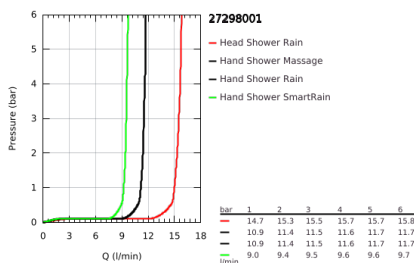

## 27 298 001 VITALIO JOY SYSTEM 180 SHOWER SYSTEM WITH THERMOSTAT FOR WALL MOUNTING

### PRODUCT DESCRIPTION

- Colour: chrome
- consisting of:
  - horizontal swivable 450 mm shower arm
  - exposed thermostat Precision Joy with Aquadimmer function
  - allows change between:
    - head shower Vitalio Joy 180, chrome plated spray face, 9.5 l/min
    - spray pattern: Rain
    - maximum flow rate (at 3 bar): 15.5 l/min
  - with ball joint
  - rotation angle  $\pm 15^\circ$
  - hand shower Vitalio Joy 110 Massage (27 319)
    - spray patterns: Rain, SmartRain, Massage
    - maximum flow rate (at 3 bar): 11.5 l/min
    - GROHE SprayDimmer - stepless flow rate adjustment
    - adjustable in height with gliding element
  - shower hose VitalioFlex Silver 1.750 mm,  $\frac{1}{2}$ " x  $\frac{1}{2}$ " (27 506 000)
    - maximum flow rate system (at 3 bar): 15.5 l/min
    - minimum flow rate 5 l/min.
  - GROHE DreamSpray - perfect spray pattern
  - GROHE LongLife finish
  - GROHE TurboStat - compact cartridge with wax thermoelement
  - GROHE SafeStop - safety button at 38°C
  - GROHE SafeStop Plus - optional temperature limiter at 43°C included
  - GROHE SpeedClean - effortless limescale removal
  - Inner WaterGuide - inner insulation for surface protection
  - TwistStop - to prevent hose from twisting
  - suitable for instantaneous heaters from 18 kW/h
  - QuickSpanner included