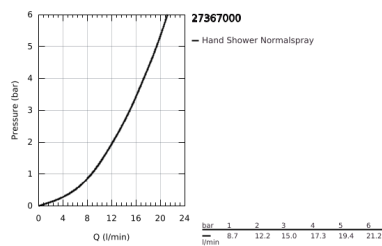

27 367 000 EUPHORIA COSMOPOLITAN STICK HAND SHOWER 1 SPRAY

PRODUCT DESCRIPTION

- Colour: chrome
- spray pattern: Standard spray
- maximum flow rate (at 3 bar): 15 l/min
- GROHE LongLife finish
- GROHE SpeedClean - effortless limescale removal
- Inner WaterGuide - inner insulation for surface protection
- universal mounting system, fitting all standard shower hoses

27 367 000 **EUPHORIA COSMOPOLITAN STICK HAND SHOWER 1 SPRAY**

SPARE PARTS, September 2009 – now

1: Dirt strainer (Spare part-nr. 0700200M)