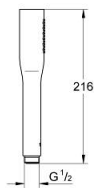

27 367 000 EUPHORIA COSMOPOLITAN STICK HAND SHOWER 1 SPRAY

PRODUCT DESCRIPTION

- Colour: chrome
- spray pattern: Standard spray
- maximum flow rate (at 3 bar): 15 l/min
- GROHE LongLife finish
- GROHE SpeedClean - effortless limescale removal
- Inner WaterGuide - inner insulation for surface protection
- universal mounting system, fitting all standard shower hoses

27 367 000 **EUPHORIA COSMOPOLITAN STICK HAND SHOWER 1 SPRAY**

SPARE PARTS, September 2009 – now

1: Dirt strainer (Spare part-nr. 0700200M)