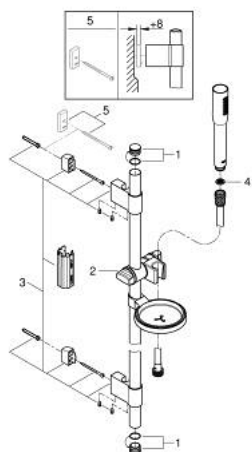

27 368 000 **EUPHORIA COSMOPOLITAN STICK SHOWER RAIL SET 1 SPRAY**

**PRODUCT DESCRIPTION**

- Colour: chrome
- consisting of:
- hand shower 27 400 000
- spray pattern: Standard spray
- maximum flow rate (at 3 bar): 8 l/min
- shower rail 900 mm
- with wall holders made of metal
- shower hose Silverflex 1750 mm 1/2" x 1/2" (28 388)
- soap dish (27 206)
- GROHE EcoJoy - less water, perfect flow
- GROHE LongLife finish
- GROHE FastFixation Plus adjustable distance between brackets for adaption to existing drilling holes
- GROHE SpeedClean - effortless limescale removal
- Inner WaterGuide - inner insulation for surface protection
- TwistStop - to prevent hose from twisting
- suitable for instantaneous heater
- min. recommended pressure 1.0 bar

## 27 368 000 EUPHORIA COSMOPOLITAN STICK SHOWER RAIL SET 1 SPRAY

### SPARE PARTS, October 2016 – now

- 1: Cover cap (Spare part-nr. 45922000)
  - 2: Glide element (Spare part-nr. 65380000)
  - 3: Shower bar holder (Spare part-nr. 48333000)
  - 4: Dirt strainer (Spare part-nr. 0700200M)
  - 5: Compensation disc (Spare part-nr. 45914XE0)\*
- \* Optional accessories