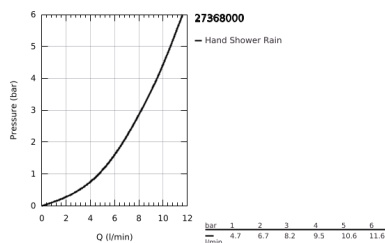

27 368 000 **EUPHORIA COSMOPOLITAN STICK SHOWER RAIL SET 1 SPRAY**

**PRODUCT DESCRIPTION**

- Colour: chrome
- consisting of:
- hand shower 27 400 000
- spray pattern: Standard spray
- maximum flow rate (at 3 bar): 8 l/min
- shower rail 900 mm
- with wall holders made of metal
- shower hose Silverflex 1750 mm 1/2" x 1/2" (28 388)
- soap dish (27 206)
- GROHE EcoJoy - less water, perfect flow
- GROHE LongLife finish
- GROHE FastFixation Plus adjustable distance between brackets for adaption to existing drilling holes
- GROHE SpeedClean - effortless limescale removal
- Inner WaterGuide - inner insulation for surface protection
- TwistStop - to prevent hose from twisting
- suitable for instantaneous heater
- min. recommended pressure 1.0 bar

## 27 368 000 EUPHORIA COSMOPOLITAN STICK SHOWER RAIL SET 1 SPRAY