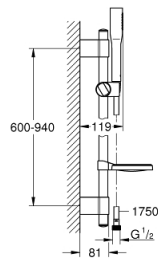

27 368 000 **EUPHORIA COSMOPOLITAN STICK SHOWER RAIL SET 1 SPRAY**

**PRODUCT DESCRIPTION**

- Colour: chrome
- consisting of:
- hand shower 27 400 000
- spray pattern: Standard spray
- maximum flow rate (at 3 bar): 8 l/min
- shower rail 900 mm
- with wall holders made of metal
- shower hose Silverflex 1750 mm 1/2" x 1/2" (28 388)
- soap dish (27 206)
- GROHE EcoJoy - less water, perfect flow
- GROHE LongLife finish
- GROHE FastFixation Plus adjustable distance between brackets for adaption to existing drilling holes
- GROHE SpeedClean - effortless limescale removal
- Inner WaterGuide - inner insulation for surface protection
- TwistStop - to prevent hose from twisting
- suitable for instantaneous heater
- min. recommended pressure 1.0 bar

## 27 368 000 EUPHORIA COSMOPOLITAN STICK SHOWER RAIL SET 1 SPRAY