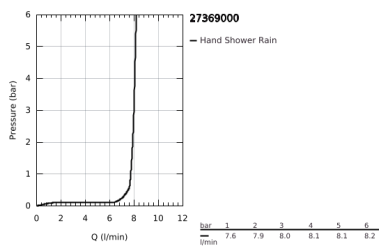

27 369 000 EUPHORIA COSMOPOLITAN STICK WALL HOLDER SET 1 SPRAY

PRODUCT DESCRIPTION

- Colour: chrome
- consisting of:
 - hand shower 27 400 000
 - maximum flow rate (at 3 bar): 8 l/min
 - wall shower holder (27 056)
 - Silverflex shower hose 1.500 mm (28 364)
 - GROHE EcoJoy - less water, perfect flow
 - GROHE LongLife finish
 - GROHE SpeedClean - effortless limescale removal
 - Inner WaterGuide - inner insulation for surface protection
 - TwistStop - to prevent hose from twisting
 - suitable for instantaneous heater
 - min. recommended pressure 0.5 bar