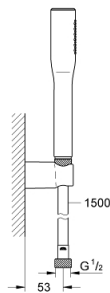

27 369 000 EUPHORIA COSMOPOLITAN STICK WALL HOLDER SET 1 SPRAY

PRODUCT DESCRIPTION

- Colour: chrome
- consisting of:
 - hand shower 27 400 000
 - maximum flow rate (at 3 bar): 8 l/min
 - wall shower holder (27 056)
 - Silverflex shower hose 1.500 mm (28 364)
 - GROHE EcoJoy - less water, perfect flow
 - GROHE LongLife finish
 - GROHE SpeedClean - effortless limescale removal
 - Inner WaterGuide - inner insulation for surface protection
 - TwistStop - to prevent hose from twisting
 - suitable for instantaneous heater
 - min. recommended pressure 0.5 bar

27 369 000 **EUPHORIA COSMOPOLITAN STICK WALL HOLDER SET 1 SPRAY**

SPARE PARTS, September 2009 – now

1: Dirt strainer (Spare part-nr. 0700200M)