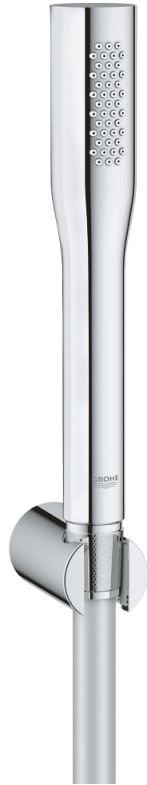

27 369 000 EUPHORIA COSMOPOLITAN STICK WALL HOLDER SET 1 SPRAY

PRODUCT DESCRIPTION

- Colour: chrome
- consisting of:
 - hand shower 27 400 000
 - maximum flow rate (at 3 bar): 8 l/min
 - wall shower holder (27 056)
 - Silverflex shower hose 1.500 mm (28 364)
 - GROHE EcoJoy - less water, perfect flow
 - GROHE LongLife finish
 - GROHE SpeedClean - effortless limescale removal
 - Inner WaterGuide - inner insulation for surface protection
 - TwistStop - to prevent hose from twisting
 - suitable for instantaneous heater
 - min. recommended pressure 0.5 bar

27 369 000 **EUPHORIA COSMOPOLITAN STICK WALL HOLDER SET 1 SPRAY**

SPARE PARTS, September 2009 – now

1: Dirt strainer (Spare part-nr. 0700200M)