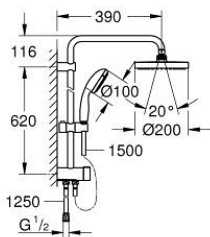

## 27 389 002 TEMPESTA SYSTEM 200 FLEX SHOWER SYSTEM WITH DIVERTER FOR WALL MOUNTING

### PRODUCT DESCRIPTION

- Colour: chrome
- consisting of:
  - horizontal 390 mm shower arm, adjustable before installation
  - change by diverter between hand shower, head shower or head shower Eco setting
  - head shower Tempesta Cosmopolitan 200 (27 541)
  - 2 spray patterns (via diverter): Rain, SmartRain
- with ball joint
- rotation angle  $\pm 15^\circ$
- hand shower Tempesta 100 (28 578)
  - spray patterns: GROHE Rain O<sup>2</sup>, Rain, Massage, Jet
- adjustable in height with gliding element
- distance between diverter and upper bracket: 620 mm
- Relaxaflex shower hose 1500 mm (28 151)
- Relaxaflex shower hose 1250 mm (28 150)
- flexible installation: connection to faucet / wall union for water supply with 1/2" thread of the 1250 mm shower hose
- minimum flow rate 7 l/min.
- GROHE DreamSpray - perfect spray pattern
- GROHE LongLife finish
- GROHE SpeedClean - effortless limescale removal
- Inner WaterGuide - inner insulation for surface protection
- ShockProof silicone ring prevents damages caused by shower falling