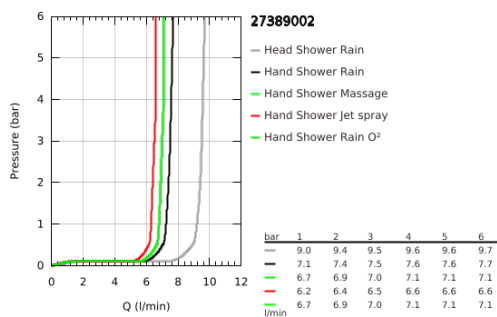

## 27 389 002 TEMPESTA SYSTEM 200 FLEX SHOWER SYSTEM WITH DIVERTER FOR WALL MOUNTING

### PRODUCT DESCRIPTION

- Colour: chrome
- consisting of:
  - horizontal 390 mm shower arm, adjustable before installation
  - change by diverter between hand shower, head shower or head shower Eco setting
  - head shower Tempesta Cosmopolitan 200 (27 541)
  - 2 spray patterns (via diverter): Rain, SmartRain
- with ball joint
- rotation angle  $\pm 15^\circ$
- hand shower Tempesta 100 (28 578)
  - spray patterns: GROHE Rain O<sup>2</sup>, Rain, Massage, Jet
- adjustable in height with gliding element
- distance between diverter and upper bracket: 620 mm
- Relaxaflex shower hose 1500 mm (28 151)
- Relaxaflex shower hose 1250 mm (28 150)
- flexible installation: connection to faucet / wall union for water supply with 1/2" thread of the 1250 mm shower hose
- minimum flow rate 7 l/min.
- GROHE DreamSpray - perfect spray pattern
- GROHE LongLife finish
- GROHE SpeedClean - effortless limescale removal
- Inner WaterGuide - inner insulation for surface protection
- ShockProof silicone ring prevents damages caused by shower falling