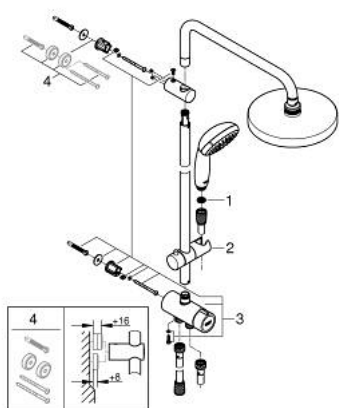

## 27 389 002 TEMPESTA SYSTEM 200 FLEX SHOWER SYSTEM WITH DIVERTER FOR WALL MOUNTING

### PRODUCT DESCRIPTION

- Colour: chrome
- consisting of:
  - horizontal 390 mm shower arm, adjustable before installation
  - change by diverter between hand shower, head shower or head shower Eco setting
  - head shower Tempesta Cosmopolitan 200 (27 541)
  - 2 spray patterns (via diverter): Rain, SmartRain
- with ball joint
- rotation angle  $\pm 15^\circ$
- hand shower Tempesta 100 (28 578)
  - spray patterns: GROHE Rain O<sup>2</sup>, Rain, Massage, Jet
- adjustable in height with gliding element
- distance between diverter and upper bracket: 620 mm
- Relaxaflex shower hose 1500 mm (28 151)
- Relaxaflex shower hose 1250 mm (28 150)
- flexible installation: connection to faucet / wall union for water supply with 1/2" thread of the 1250 mm shower hose
- minimum flow rate 7 l/min.
- GROHE DreamSpray - perfect spray pattern
- GROHE LongLife finish
- GROHE SpeedClean - effortless limescale removal
- Inner WaterGuide - inner insulation for surface protection
- ShockProof silicone ring prevents damages caused by shower falling