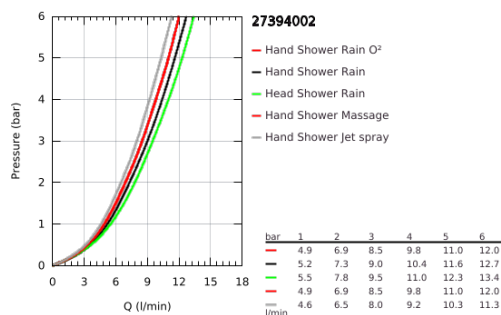

27 394 002 TEMPESTA COSMOPOLITAN SYSTEM 200 FLEX SHOWER SYSTEM WITH DIVERTER FOR WALL MOUNTING

PRODUCT DESCRIPTION

- Colour: chrome
- consisting of:
 - horizontal 390 mm shower arm, adjustable before installation
 - change by diverter between hand shower, head shower or head shower Eco setting
 - head shower Tempesta Cosmopolitan 200 (27 541)
 - 2 spray patterns (via diverter): Rain, SmartRain
- with ball joint
- rotation angle $\pm 15^\circ$
- hand shower Tempesta Cosmopolitan 100 (27 573)
- spray patterns: GROHE Rain O², Rain, Massage, Jet
- adjustable in height with gliding element
- distance between diverter and upper bracket: 620 mm
- Relaxaflex shower hose 1500 mm (28 151)
- Relaxaflex shower hose 1250 mm (28 150)
- flexible installation: connection to faucet / wall union for water supply with 1/2" thread of the 1250 mm shower hose
- minimum flow rate 7 l/min.
- GROHE DreamSpray - perfect spray pattern
- GROHE LongLife finish
- GROHE SpeedClean - effortless limescale removal
- Inner WaterGuide - inner insulation for surface protection