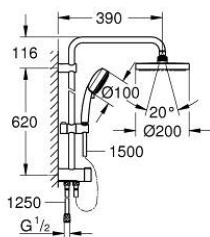

27 394 002 TEMPESTA COSMOPOLITAN SYSTEM 200 FLEX SHOWER SYSTEM WITH DIVERTER FOR WALL MOUNTING

PRODUCT DESCRIPTION

- Colour: chrome
- consisting of:
 - horizontal 390 mm shower arm, adjustable before installation
 - change by diverter between hand shower, head shower or head shower Eco setting
 - head shower Tempesta Cosmopolitan 200 (27 541)
 - 2 spray patterns (via diverter): Rain, SmartRain
- with ball joint
- rotation angle $\pm 15^\circ$
- hand shower Tempesta Cosmopolitan 100 (27 573)
- spray patterns: GROHE Rain O², Rain, Massage, Jet
- adjustable in height with gliding element
- distance between diverter and upper bracket: 620 mm
- Relaxaflex shower hose 1500 mm (28 151)
- Relaxaflex shower hose 1250 mm (28 150)
- flexible installation: connection to faucet / wall union for water supply with 1/2" thread of the 1250 mm shower hose
- minimum flow rate 7 l/min.
- GROHE DreamSpray - perfect spray pattern
- GROHE LongLife finish
- GROHE SpeedClean - effortless limescale removal
- Inner WaterGuide - inner insulation for surface protection

27 394 002 TEMPESTA COSMOPOLITAN SYSTEM 200 FLEX SHOWER SYSTEM WITH DIVERTER FOR WALL MOUNTING

SPARE PARTS, March 2017 – now

1: Dirt strainer (Spare part-nr. 0700200M)

2: Glide element (Spare part-nr. 12140000)

3: Diverter (Spare part-nr. 48338000)

4: Compensation disc (Spare part-nr. 26496000)*

* Optional accessories