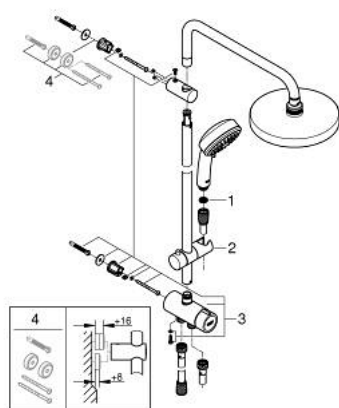

27 394 002 TEMPESTA COSMOPOLITAN SYSTEM 200 FLEX SHOWER SYSTEM WITH DIVERTER FOR WALL MOUNTING

PRODUCT DESCRIPTION

- Colour: chrome
- consisting of:
 - horizontal 390 mm shower arm, adjustable before installation
 - change by diverter between hand shower, head shower or head shower Eco setting
 - head shower Tempesta Cosmopolitan 200 (27 541)
 - 2 spray patterns (via diverter): Rain, SmartRain
- with ball joint
- rotation angle $\pm 15^\circ$
- hand shower Tempesta Cosmopolitan 100 (27 573)
- spray patterns: GROHE Rain O², Rain, Massage, Jet
- adjustable in height with gliding element
- distance between diverter and upper bracket: 620 mm
- Relaxaflex shower hose 1500 mm (28 151)
- Relaxaflex shower hose 1250 mm (28 150)
- flexible installation: connection to faucet / wall union for water supply with 1/2" thread of the 1250 mm shower hose
- minimum flow rate 7 l/min.
- GROHE DreamSpray - perfect spray pattern
- GROHE LongLife finish
- GROHE SpeedClean - effortless limescale removal
- Inner WaterGuide - inner insulation for surface protection

27 394 002 TEMPESTA COSMOPOLITAN SYSTEM 200 FLEX SHOWER SYSTEM WITH DIVERTER FOR WALL MOUNTING

SPARE PARTS, March 2017 – now

1: Dirt strainer (Spare part-nr. 0700200M)

2: Glide element (Spare part-nr. 12140000)

3: Diverter (Spare part-nr. 48338000)

4: Compensation disc (Spare part-nr. 26496000)*

* Optional accessories