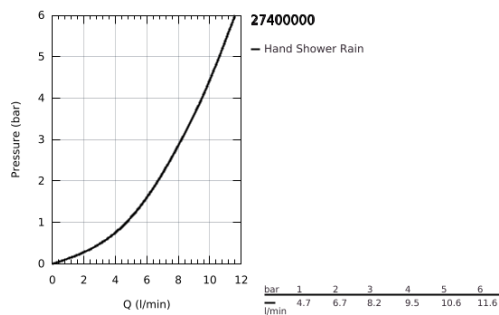

## 27 400 000 EUPHORIA COSMOPOLITAN STICK HAND SHOWER 1 SPRAY

### PRODUCT DESCRIPTION

- Colour: chrome
- spray pattern: Standard spray
- maximum flow rate (at 3 bar): 7.9 l/min
- GROHE EcoJoy - less water, perfect flow
- GROHE LongLife finish
- GROHE SpeedClean - effortless limescale removal
- Inner WaterGuide - inner insulation for surface protection
- Universal Mounting System - connects to all standard threads for easy fitting
- suitable for instantaneous heater
- min. recommended pressure 1.0 bar