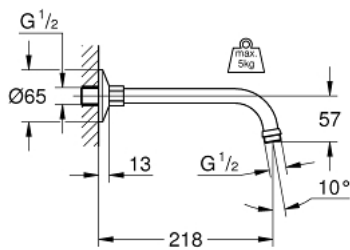

27 406 000 **RELEXA SHOWER ARM 218 MM**

PRODUCT DESCRIPTION

- Colour: chrome
- connection thread ½"
- projection 218 mm
- sliding escutcheon
- GROHE LongLife finish

27 406 000 **RELEXA SHOWER ARM 218 MM**

SPARE PARTS, January 1977 – now

1: Escutcheon 1/2" (Spare part-nr. 02201000)