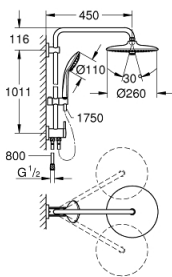

27 421 002 EUPHORIA SYSTEM 260 SHOWER SYSTEM WITH DIVERTER FOR WALL MOUNTING

PRODUCT DESCRIPTION

- Colour: chrome
- consisting of:
 - horizontal swivable 450 mm shower arm
 - change between hand and head shower by diverter
 - head shower Euphoria 260 (26 457)
 - spray patterns: Rain, SmartRain, Jet
 - maximum flow rate (at 3 bar): 7.5 l/min
 - with ball joint
 - rotation angle $\pm 15^\circ$
 - hand shower Euphoria 110 Massage (27 239 000)
 - spray patterns: Rain, SmartRain, Massage
 - maximum flow rate (at 3 bar): 8.5 l/min
 - adjustable in height with gliding element
 - shower hose Silverflex 1750 mm 1/2" x 1/2" (28 388)
 - Silverflex shower hose 800 mm
 - connection to water supply with 1/2"-thread of the 800 mm shower hose to faucet / wall union
 - maximum flow rate system (at 3 bar): 8.5 l/min
 - GROHE EcoJoy - less water, perfect flow
 - GROHE DreamSpray - perfect spray pattern
 - GROHE LongLife finish
 - GROHE SprayDimmer - stepless flow rate adjustment
 - GROHE SpeedClean - effortless limescale removal
 - Inner WaterGuide - inner insulation for surface protection
 - TwistStop - to prevent hose from twisting
 - suitable for instantaneous heaters from 18 kW/h
 - minimum flow rate 5 l/min.
 - min. recommended pressure 1.0 bar

27 421 002 EUPHORIA SYSTEM 260 SHOWER SYSTEM WITH DIVERTER FOR WALL MOUNTING

SPARE PARTS, October 2016 – now

- 1: Fibre seal dia. Ø 18,5 x Ø 12 x 2 (Spare part-nr. 0138900M)
- 2: Dirt strainer (Spare part-nr. 48007000)
- 3: Dirt strainer (Spare part-nr. 0700200M)
- 4: Glide element (Spare part-nr. 12140000)
- 5: Repl.kit f.rotary valve (Spare part-nr. 45915000)
- 6: Non-return valve (Spare part-nr. 08565000)
- 7: Shower bar holder (Spare part-nr. 48279000)
- 8: Compensation disc (Spare part-nr. 27180000)*
- 9: Shower arm for shower systems (Spare part-nr. 14047000)*