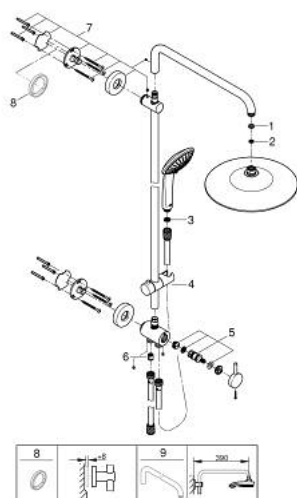

27 421 002 EUPHORIA SYSTEM 260 SHOWER SYSTEM WITH DIVERTER FOR WALL MOUNTING

PRODUCT DESCRIPTION

- Colour: chrome
- consisting of:
 - horizontal swivable 450 mm shower arm
 - change between hand and head shower by diverter
 - head shower Euphoria 260 (26 457)
 - spray patterns: Rain, SmartRain, Jet
 - maximum flow rate (at 3 bar): 7.5 l/min
 - with ball joint
 - rotation angle $\pm 15^\circ$
 - hand shower Euphoria 110 Massage (27 239 000)
 - spray patterns: Rain, SmartRain, Massage
 - maximum flow rate (at 3 bar): 8.5 l/min
 - adjustable in height with gliding element
 - shower hose Silverflex 1750 mm 1/2" x 1/2" (28 388)
 - Silverflex shower hose 800 mm
 - connection to water supply with 1/2"-thread of the 800 mm shower hose to faucet / wall union
 - maximum flow rate system (at 3 bar): 8.5 l/min
 - GROHE EcoJoy - less water, perfect flow
 - GROHE DreamSpray - perfect spray pattern
 - GROHE LongLife finish
 - GROHE SprayDimmer - stepless flow rate adjustment
 - GROHE SpeedClean - effortless limescale removal
 - Inner WaterGuide - inner insulation for surface protection
 - TwistStop - to prevent hose from twisting
 - suitable for instantaneous heaters from 18 kW/h
 - minimum flow rate 5 l/min.
 - min. recommended pressure 1.0 bar

27 421 002 EUPHORIA SYSTEM 260 SHOWER SYSTEM WITH DIVERTER FOR WALL MOUNTING

SPARE PARTS, October 2016 – now

- 1: Fibre seal dia. Ø 18,5 x Ø 12 x 2 (Spare part-nr. 0138900M)
- 2: Dirt strainer (Spare part-nr. 48007000)
- 3: Dirt strainer (Spare part-nr. 0700200M)
- 4: Glide element (Spare part-nr. 12140000)
- 5: Repl.kit f.rotary valve (Spare part-nr. 45915000)
- 6: Non-return valve (Spare part-nr. 08565000)
- 7: Shower bar holder (Spare part-nr. 48279000)
- 8: Compensation disc (Spare part-nr. 27180000)*
- 9: Shower arm for shower systems (Spare part-nr. 14047000)*