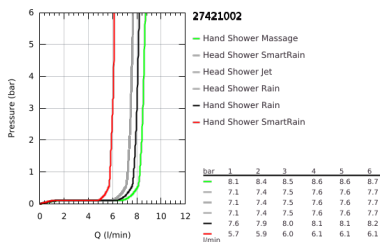

27 421 002 EUPHORIA SYSTEM 260 SHOWER SYSTEM WITH DIVERTER FOR WALL MOUNTING

PRODUCT DESCRIPTION

- Colour: chrome
- consisting of:
 - horizontal swivable 450 mm shower arm
 - change between hand and head shower by diverter
 - head shower Euphoria 260 (26 457)
 - spray patterns: Rain, SmartRain, Jet
 - maximum flow rate (at 3 bar): 7.5 l/min
 - with ball joint
 - rotation angle $\pm 15^\circ$
 - hand shower Euphoria 110 Massage (27 239 000)
 - spray patterns: Rain, SmartRain, Massage
 - maximum flow rate (at 3 bar): 8.5 l/min
 - adjustable in height with gliding element
 - shower hose Silverflex 1750 mm 1/2" x 1/2" (28 388)
 - Silverflex shower hose 800 mm
 - connection to water supply with 1/2"-thread of the 800 mm shower hose to faucet / wall union
 - maximum flow rate system (at 3 bar): 8.5 l/min
 - GROHE EcoJoy - less water, perfect flow
 - GROHE DreamSpray - perfect spray pattern
 - GROHE LongLife finish
 - GROHE SprayDimmer - stepless flow rate adjustment
 - GROHE SpeedClean - effortless limescale removal
 - Inner WaterGuide - inner insulation for surface protection
 - TwistStop - to prevent hose from twisting
 - suitable for instantaneous heaters from 18 kW/h
 - minimum flow rate 5 l/min.
 - min. recommended pressure 1.0 bar