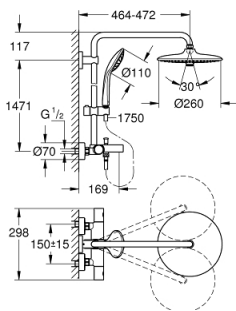

27 475 001 EUPHORIA SYSTEM 260 SHOWER SYSTEM WITH BATH THERMOSTAT FOR WALL MOUNTING

PRODUCT DESCRIPTION

- Colour: chrome
- consisting of:
 - horizontal swivable 450 mm shower arm
 - exposed thermostat with Aquadimmer function
 - allows change between:
 - head shower Euphoria 260 (26 457)
 - spray patterns: Rain, SmartRain, Jet
 - maximum flow rate (at 3 bar): 18 l/min
 - with ball joint
 - rotation angle $\pm 15^\circ$
- bath inlet
- separate diverter for hand shower
- hand shower Euphoria 110 Massage (27 239 000)
 - spray patterns: Rain, SmartRain, Massage
 - maximum flow rate (at 3 bar): 8.5 l/min
 - adjustable in height with gliding element
- shower hose Silverflex 1750 mm 1/2" x 1/2" (28 388)
 - GROHE TurboStat - compact cartridge with wax thermoelement
 - GROHE SafeStop - safety button at 38°C
 - GROHE SafeStop Plus - optional temperature limiter at 43°C included
 - GROHE DreamSpray - perfect spray pattern
 - GROHE LongLife finish
 - GROHE SprayDimmer - stepless flow rate adjustment
 - GROHE SpeedClean - effortless limescale removal
 - Inner WaterGuide - inner insulation for surface protection
 - TwistStop - to prevent hose from twisting
- suitable for instantaneous heaters from 18 kW/h
- minimum flow rate 7 l/min.