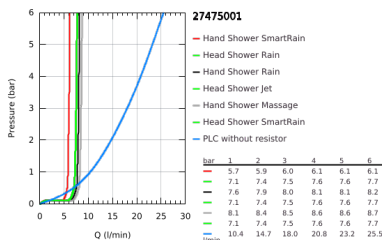

27 475 001 EUPHORIA SYSTEM 260 SHOWER SYSTEM WITH BATH THERMOSTAT FOR WALL MOUNTING

PRODUCT DESCRIPTION

- Colour: chrome
- consisting of:
 - horizontal swivable 450 mm shower arm
 - exposed thermostat with Aquadimmer function
 - allows change between:
 - head shower Euphoria 260 (26 457)
 - spray patterns: Rain, SmartRain, Jet
 - maximum flow rate (at 3 bar): 18 l/min
 - with ball joint
 - rotation angle $\pm 15^\circ$
- bath inlet
- separate diverter for hand shower
- hand shower Euphoria 110 Massage (27 239 000)
 - spray patterns: Rain, SmartRain, Massage
 - maximum flow rate (at 3 bar): 8.5 l/min
 - adjustable in height with gliding element
- shower hose Silverflex 1750 mm 1/2" x 1/2" (28 388)
 - GROHE TurboStat - compact cartridge with wax thermoelement
 - GROHE SafeStop - safety button at 38°C
 - GROHE SafeStop Plus - optional temperature limiter at 43°C included
 - GROHE DreamSpray - perfect spray pattern
 - GROHE LongLife finish
 - GROHE SprayDimmer - stepless flow rate adjustment
 - GROHE SpeedClean - effortless limescale removal
 - Inner WaterGuide - inner insulation for surface protection
 - TwistStop - to prevent hose from twisting
- suitable for instantaneous heaters from 18 kW/h
- minimum flow rate 7 l/min.