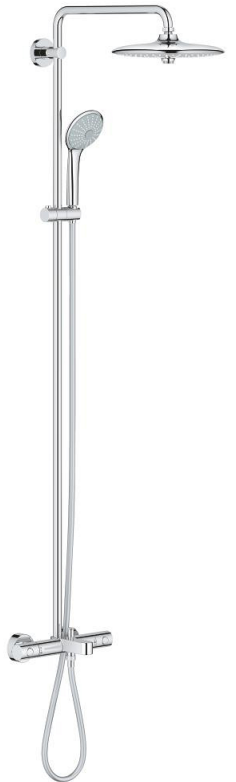

27 475 001 EUPHORIA SYSTEM 260 SHOWER SYSTEM WITH BATH THERMOSTAT FOR WALL MOUNTING

PRODUCT DESCRIPTION

- Colour: chrome
- consisting of:
 - horizontal swivable 450 mm shower arm
 - exposed thermostat with Aquadimmer function
 - allows change between:
 - head shower Euphoria 260 (26 457)
 - spray patterns: Rain, SmartRain, Jet
 - maximum flow rate (at 3 bar): 18 l/min
 - with ball joint
 - rotation angle $\pm 15^\circ$
- bath inlet
- separate diverter for hand shower
- hand shower Euphoria 110 Massage (27 239 000)
 - spray patterns: Rain, SmartRain, Massage
 - maximum flow rate (at 3 bar): 8.5 l/min
 - adjustable in height with gliding element
- shower hose Silverflex 1750 mm 1/2" x 1/2" (28 388)
 - GROHE TurboStat - compact cartridge with wax thermoelement
 - GROHE SafeStop - safety button at 38°C
 - GROHE SafeStop Plus - optional temperature limiter at 43°C included
 - GROHE DreamSpray - perfect spray pattern
 - GROHE LongLife finish
 - GROHE SprayDimmer - stepless flow rate adjustment
 - GROHE SpeedClean - effortless limescale removal
 - Inner WaterGuide - inner insulation for surface protection
 - TwistStop - to prevent hose from twisting
- suitable for instantaneous heaters from 18 kW/h
- minimum flow rate 7 l/min.