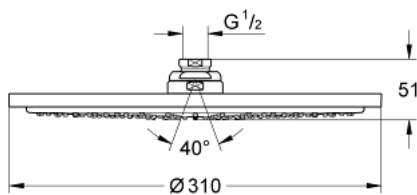

### PRODUCT DESCRIPTION

- Colour: chrome
- spray pattern: Rain
- maximum flow rate (at 3 bar): 12.5 l/min
- Ø 310 mm
- material: metal
- ball joint with turning angle  $20^\circ \pm 20^\circ$
- connection thread  $\frac{1}{2}$ "
- GROHE DreamSpray - perfect spray pattern
- GROHE LongLife finish
- GROHE SpeedClean - effortless limescale removal
- suitable for instantaneous heater

27 477 000 **RAINSHOWER COSMOPOLITAN 310 HEAD SHOWER 1 SPRAY**

**SPARE PARTS**, January 2010 – now

1: Spare part set (Spare part-nr. 45933000)