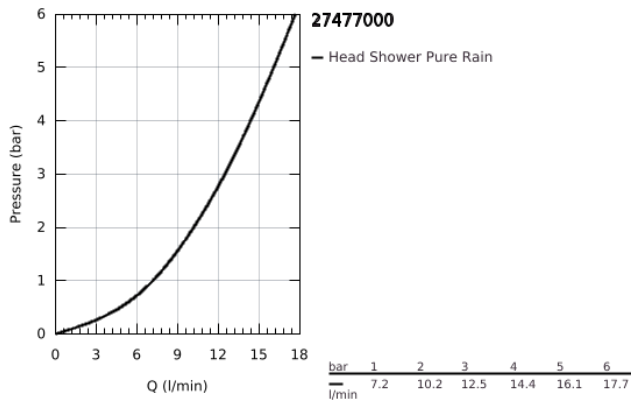

## 27 477 000 RAINSHOWER COSMOPOLITAN 310 HEAD SHOWER 1 SPRAY

### PRODUCT DESCRIPTION

- Colour: chrome
- spray pattern: Rain
- maximum flow rate (at 3 bar): 12.5 l/min
- Ø 310 mm
- material: metal
- ball joint with turning angle  $20^\circ \pm 20^\circ$
- connection thread  $\frac{1}{2}$ "
- GROHE DreamSpray - perfect spray pattern
- GROHE LongLife finish
- GROHE SpeedClean - effortless limescale removal
- suitable for instantaneous heater