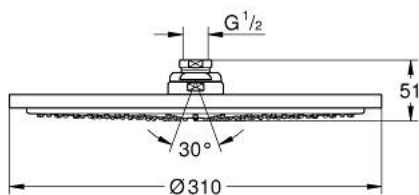

27 478 000 RAINSHOWER COSMOPOLITAN 310 HEAD SHOWER 1 SPRAY

PRODUCT DESCRIPTION

- Colour: chrome
- spray pattern: Rain
- maximum flow rate (at 3 bar): 8.5 l/min
- Ø 310 mm
- material: metal
- ball joint with turning angle $20^\circ \pm 20^\circ$
- connection thread $\frac{1}{2}$ "
- GROHE EcoJoy - less water, perfect flow
- GROHE DreamSpray - perfect spray pattern
- GROHE LongLife finish
- GROHE SpeedClean - effortless limescale removal
- suitable for instantaneous heater

27 478 000 **RAINSHOWER COSMOPOLITAN 310 HEAD SHOWER 1 SPRAY**

SPARE PARTS, January 2010 – now

1: Spare part set (Spare part-nr. 45933000)