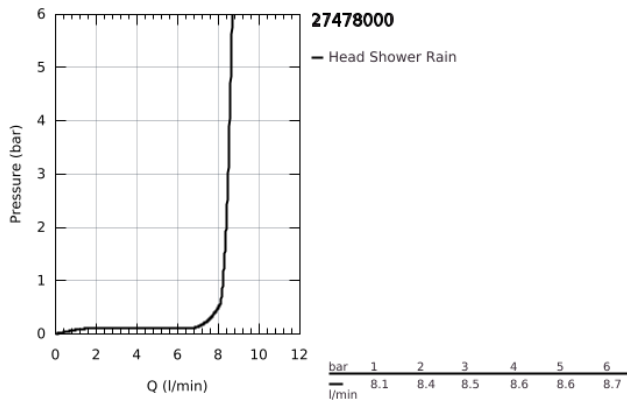

27 478 000 RAINSHOWER COSMOPOLITAN 310 HEAD SHOWER 1 SPRAY

PRODUCT DESCRIPTION

- Colour: chrome
- spray pattern: Rain
- maximum flow rate (at 3 bar): 8.5 l/min
- Ø 310 mm
- material: metal
- ball joint with turning angle $20^\circ \pm 20^\circ$
- connection thread $\frac{1}{2}$ "
- GROHE EcoJoy - less water, perfect flow
- GROHE DreamSpray - perfect spray pattern
- GROHE LongLife finish
- GROHE SpeedClean - effortless limescale removal
- suitable for instantaneous heater

27 478 000 **RAINSHOWER COSMOPOLITAN 310 HEAD SHOWER 1 SPRAY**

SPARE PARTS, January 2010 – now

1: Spare part set (Spare part-nr. 45933000)