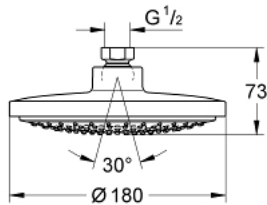

### PRODUCT DESCRIPTION

- Colour: chrome
- spray pattern: Rain
- maximum flow rate (at 3 bar): 7.5 l/min
- Ø 180 mm
- ball joint ± 15° rotatable
- connection thread ½"
- GROHE EcoJoy - less water, perfect flow
- GROHE DreamSpray - perfect spray pattern
- GROHE LongLife finish
- GROHE SpeedClean - effortless limescale removal
- suitable for instantaneous heater

27 492 000 **EUPHORIA COSMOPOLITAN 180 HEAD SHOWER 1 SPRAY**

**SPARE PARTS**, March 2010 – now

1: Fibre seal dia. Ø 18,5 x Ø 12 x 2 (Spare part-nr. 0138900M)

2: Dirt strainer (Spare part-nr. 48007000)