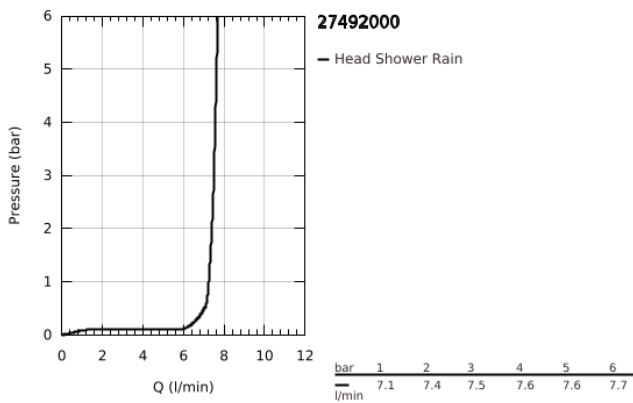

## 27 492 000 EUPHORIA COSMOPOLITAN 180 HEAD SHOWER 1 SPRAY

### PRODUCT DESCRIPTION

- Colour: chrome
- spray pattern: Rain
- maximum flow rate (at 3 bar): 7.5 l/min
- Ø 180 mm
- ball joint ± 15° rotatable
- connection thread ½"
- GROHE EcoJoy - less water, perfect flow
- GROHE DreamSpray - perfect spray pattern
- GROHE LongLife finish
- GROHE SpeedClean - effortless limescale removal
- suitable for instantaneous heater

27 492 000 **EUPHORIA COSMOPOLITAN 180 HEAD SHOWER 1 SPRAY**

**SPARE PARTS**, March 2010 – now

1: Fibre seal dia. Ø 18,5 x Ø 12 x 2 (Spare part-nr. 0138900M)

2: Dirt strainer (Spare part-nr. 48007000)