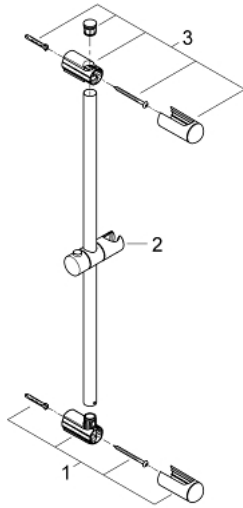

27 499 000 **EUPHORIA SHOWER RAIL, 600 MM**

PRODUCT DESCRIPTION

- Colour: chrome
- with wall holders, glide element and swivel holder
- Flexible Installation - 1 adjustable bracket for existing drill holes
- GROHE LongLife finish

27 499 000 **EUPHORIA SHOWER RAIL, 600 MM**

SPARE PARTS, March 2010 – now

- 1: Shower bar holder (Spare part-nr. 48098000)
- 2: Glide element (Spare part-nr. 48099000)
- 3: Shower bar holder (Spare part-nr. 48100000)