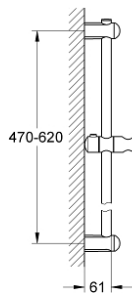

27 499 000 **EUPHORIA SHOWER RAIL, 600 MM**

PRODUCT DESCRIPTION

- Colour: chrome
- with wall holders, glide element and swivel holder
- Flexible Installation - 1 adjustable bracket for existing drill holes
- GROHE LongLife finish

27 499 000 **EUPHORIA SHOWER RAIL, 600 MM**

SPARE PARTS, March 2010 – now

- 1: Shower bar holder (Spare part-nr. 48098000)
- 2: Glide element (Spare part-nr. 48099000)
- 3: Shower bar holder (Spare part-nr. 48100000)