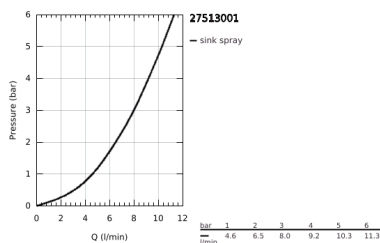

27 513 001 TEMPESTA-F TRIGGER SPRAY 30 WALL HOLDER SET 1 SPRAY

PRODUCT DESCRIPTION

- Colour: chrome
- consisting of:
 - hand shower with trigger control (27 512 001)
 - maximum flow rate (at 3 bar): 8 l/min
 - wall shower holder (28 605)
 - Silverflex Long-Life shower hose 1250 mm (26 335)
 - GROHE EcoJoy - less water, perfect flow
 - GROHE LongLife finish
 - GROHE SpeedClean - effortless limescale removal
 - Inner WaterGuide - inner insulation for surface protection
 - TwistStop - to prevent hose from twisting
- Please refer to local norms regarding installation.