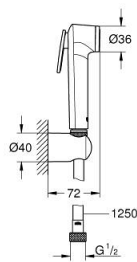

27 513 001 TEMPESTA-F TRIGGER SPRAY 30 WALL HOLDER SET 1 SPRAY

PRODUCT DESCRIPTION

- Colour: chrome
- consisting of:
 - hand shower with trigger control (27 512 001)
 - maximum flow rate (at 3 bar): 8 l/min
 - wall shower holder (28 605)
 - Silverflex Long-Life shower hose 1250 mm (26 335)
 - GROHE EcoJoy - less water, perfect flow
 - GROHE LongLife finish
 - GROHE SpeedClean - effortless limescale removal
 - Inner WaterGuide - inner insulation for surface protection
 - TwistStop - to prevent hose from twisting
- Please refer to local norms regarding installation.

27 513 001 TEMPESTA-F TRIGGER SPRAY 30 WALL HOLDER SET 1 SPRAY

SPARE PARTS, January 2015 – now

1: Dirt strainer (Spare part-nr. 0700200M)

2: Non-return valve (Spare part-nr. 1416500M)*

* Optional accessories