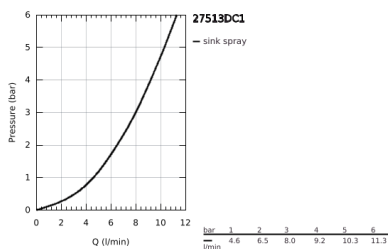

27 513 DC1 TEMPESTA-F TRIGGER SPRAY 30 WALL HOLDER SET 1 SPRAY

PRODUCT DESCRIPTION

- Colour: Supersteel
- consisting of:
 - hand shower with trigger control
 - maximum flow rate (at 3 bar): 8 l/min
 - wall shower holder
 - Silverflex Long-Life shower hose 1250 mm
 - GROHE EcoJoy - less water, perfect flow
 - GROHE LongLife finish
 - GROHE SpeedClean - effortless limescale removal
 - Inner WaterGuide - inner insulation for surface protection
 - TwistStop - to prevent hose from twisting
- Please refer to local norms regarding installation.