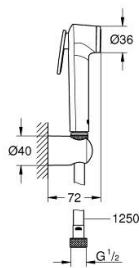

27 513 DC1 TEMPESTA-F TRIGGER SPRAY 30 WALL HOLDER SET 1 SPRAY

PRODUCT DESCRIPTION

- Colour: Supersteel
- consisting of:
 - hand shower with trigger control
 - maximum flow rate (at 3 bar): 8 l/min
 - wall shower holder
 - Silverflex Long-Life shower hose 1250 mm
 - GROHE EcoJoy - less water, perfect flow
 - GROHE LongLife finish
 - GROHE SpeedClean - effortless limescale removal
 - Inner WaterGuide - inner insulation for surface protection
 - TwistStop - to prevent hose from twisting
- Please refer to local norms regarding installation.

27 513 DC1 TEMPESTA-F TRIGGER SPRAY 30 WALL HOLDER SET 1 SPRAY

SPARE PARTS, July 2023 – now

1: Dirt strainer (Spare part-nr. 0700200M)

2: non-return valves (Spare part-nr. 14165DCM)*

* Optional accessories