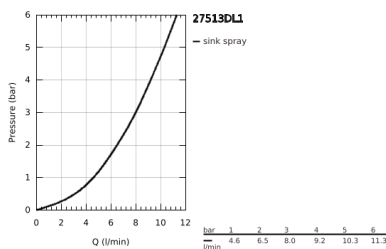

27 513 DL1 TEMPESTA-F TRIGGER SPRAY 30 WALL HOLDER SET 1 SPRAY

PRODUCT DESCRIPTION

- Colour: brushed warm sunset
- consisting of:
 - hand shower with trigger control
 - maximum flow rate (at 3 bar): 8 l/min
 - wall shower holder
 - Silverflex Long-Life shower hose 1250 mm
 - GROHE EcoJoy - less water, perfect flow
 - GROHE LongLife finish
 - GROHE SpeedClean - effortless limescale removal
 - Inner WaterGuide - inner insulation for surface protection
 - TwistStop - to prevent hose from twisting
- Please refer to local norms regarding installation.