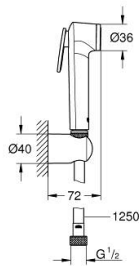

27 513 DL1 TEMPESTA-F TRIGGER SPRAY 30 WALL HOLDER SET 1 SPRAY

PRODUCT DESCRIPTION

- Colour: brushed warm sunset
- consisting of:
 - hand shower with trigger control
 - maximum flow rate (at 3 bar): 8 l/min
 - wall shower holder
 - Silverflex Long-Life shower hose 1250 mm
 - GROHE EcoJoy - less water, perfect flow
 - GROHE LongLife finish
 - GROHE SpeedClean - effortless limescale removal
 - Inner WaterGuide - inner insulation for surface protection
 - TwistStop - to prevent hose from twisting
- Please refer to local norms regarding installation.

27 513 DL1 TEMPESTA-F TRIGGER SPRAY 30 WALL HOLDER SET 1 SPRAY

SPARE PARTS, May 2023 – now

1: Dirt strainer (Spare part-nr. 0700200M)

2: non-return valves (Spare part-nr. 14165DLM)*

* Optional accessories