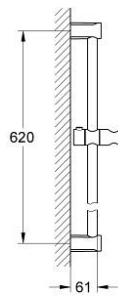

27 521 000 **TEMPESTA COSMOPOLITAN SHOWER RAIL, 600 MM**

**PRODUCT DESCRIPTION**

- Colour: chrome
- with wall brackets, glider and swivel holder
- GROHE LongLife finish

27 521 000 **TEMPESTA COSMOPOLITAN SHOWER RAIL, 600 MM**

**SPARE PARTS**, March 2010 – now

1: Shower bar holder (Spare part-nr. 48095000)

2: Glide element (Spare part-nr. 12140000)