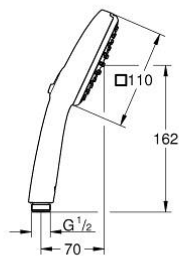

## 27 571 003 TEMPESTA CUBE 110 HAND SHOWER 2 SPRAYS

### PRODUCT DESCRIPTION

- Colour: chrome
- spray patterns: Rain, Jet
- maximum flow rate (at 3 bar): 13.5 l/min
- GROHE SmartSwitch - easily rotate the dial to enjoy your preferred spray option
- GROHE DreamSpray - perfect spray pattern
- GROHE LongLife finish
- GROHE SpeedClean - effortless limescale removal
- Inner WaterGuide - inner insulation for surface protection
- ShockProof silicone ring prevents damages caused by shower falling
- universal mounting system, fitting all standard shower hoses
- min. recommended pressure 1.0 bar
- suitable for instantaneous heater
- professional edition

## 27 571 003 TEMPESTA CUBE 110 HAND SHOWER 2 SPRAYS

**SPARE PARTS**, April 2020 – now

1: Dirt strainer (Spare part-nr. 0700200M)