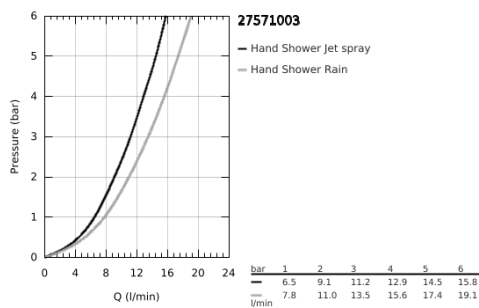

## 27 571 003 TEMPESTA CUBE 110 HAND SHOWER 2 SPRAYS

### PRODUCT DESCRIPTION

- Colour: chrome
- spray patterns: Rain, Jet
- maximum flow rate (at 3 bar): 13.5 l/min
- GROHE SmartSwitch - easily rotate the dial to enjoy your preferred spray option
- GROHE DreamSpray - perfect spray pattern
- GROHE LongLife finish
- GROHE SpeedClean - effortless limescale removal
- Inner WaterGuide - inner insulation for surface protection
- ShockProof silicone ring prevents damages caused by shower falling
- universal mounting system, fitting all standard shower hoses
- min. recommended pressure 1.0 bar
- suitable for instantaneous heater
- professional edition