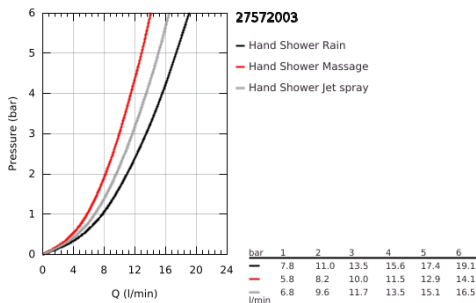

27 572 003 TEMPESTA CUBE 110 HAND SHOWER 3 SPRAYS

PRODUCT DESCRIPTION

- Colour: chrome
- spray patterns: Rain, Jet, Massage
- maximum flow rate (at 3 bar): 13.5 l/min
- GROHE SmartSwitch - easily rotate the dial to enjoy your preferred spray option
- GROHE DreamSpray - perfect spray pattern
- GROHE LongLife finish
- GROHE SpeedClean - effortless limescale removal
- Inner WaterGuide - inner insulation for surface protection
- ShockProof silicone ring prevents damages caused by shower falling
- universal mounting system, fitting all standard shower hoses
- min. recommended pressure 1.0 bar
- suitable for instantaneous heater
- professional edition