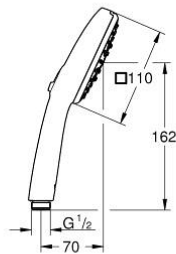

27 572 003 TEMPESTA CUBE 110 HAND SHOWER 3 SPRAYS

PRODUCT DESCRIPTION

- Colour: chrome
- spray patterns: Rain, Jet, Massage
- maximum flow rate (at 3 bar): 13.5 l/min
- GROHE SmartSwitch - easily rotate the dial to enjoy your preferred spray option
- GROHE DreamSpray - perfect spray pattern
- GROHE LongLife finish
- GROHE SpeedClean - effortless limescale removal
- Inner WaterGuide - inner insulation for surface protection
- ShockProof silicone ring prevents damages caused by shower falling
- universal mounting system, fitting all standard shower hoses
- min. recommended pressure 1.0 bar
- suitable for instantaneous heater
- professional edition

Pure Freude
an Wasser

27 572 003 TEMPESTA CUBE 110 HAND SHOWER 3 SPRAYS

SPARE PARTS, July 2021 – now

1: Dirt strainer (Spare part-nr. 0700200M)