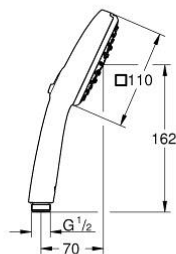

## 27 574 003 TEMPESTA CUBE 110 HAND SHOWER 3 SPRAYS

### PRODUCT DESCRIPTION

- Colour: chrome
- spray patterns: Rain, Jet, Massage
- maximum flow rate (at 3 bar): 7.4 l/min
- GROHE EcoJoy - less water, perfect flow
- GROHE SmartSwitch - easily rotate the dial to enjoy your preferred spray option
- GROHE DreamSpray - perfect spray pattern
- GROHE LongLife finish
- GROHE SpeedClean - effortless limescale removal
- Inner WaterGuide - inner insulation for surface protection
- ShockProof silicone ring prevents damages caused by shower falling
- universal mounting system, fitting all standard shower hoses
- min. recommended pressure 1.0 bar
- suitable for instantaneous heater
- professional edition

Pure Freude  
an Wasser

27 574 003 **TEMPESTA CUBE 110 HAND SHOWER 3 SPRAYS**

**SPARE PARTS**, July 2021 – now

1: Dirt strainer (Spare part-nr. 0700200M)