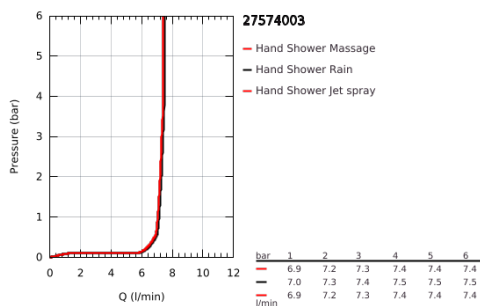

## 27 574 003 TEMPESTA CUBE 110 HAND SHOWER 3 SPRAYS

### PRODUCT DESCRIPTION

- Colour: chrome
- spray patterns: Rain, Jet, Massage
- maximum flow rate (at 3 bar): 7.4 l/min
- GROHE EcoJoy - less water, perfect flow
- GROHE SmartSwitch - easily rotate the dial to enjoy your preferred spray option
- GROHE DreamSpray - perfect spray pattern
- GROHE LongLife finish
- GROHE SpeedClean - effortless limescale removal
- Inner WaterGuide - inner insulation for surface protection
- ShockProof silicone ring prevents damages caused by shower falling
- universal mounting system, fitting all standard shower hoses
- min. recommended pressure 1.0 bar
- suitable for instantaneous heater
- professional edition