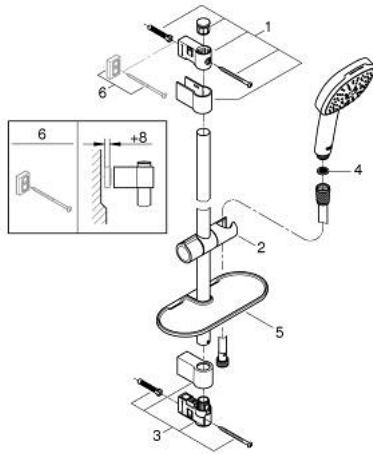

27 576 003 TEMPESTA CUBE 110 SHOWER RAIL SET 3 SPRAYS

PRODUCT DESCRIPTION

- Colour: chrome
- consisting of:
 - hand shower Tempesta Cube 110 (27 574)
 - spray patterns: Jet, Rain, Massage
 - maximum flow rate (at 3 bar): 7.4 l/min
 - shower rail, 600 mm (27 523)
 - Relaxaflex hose 1750 mm 1/2" x 1/2" (28 154)
 - GROHE EasyReach tray (26 770)
 - GROHE EcoJoy - less water, perfect flow
 - GROHE SmartSwitch - easily rotate the dial to enjoy your preferred spray option
 - GROHE DreamSpray - perfect spray pattern
 - GROHE LongLife finish
- Flexible Installation - 1 adjustable bracket for existing drill holes
- adjustable rail holder (turn and glide shower holder)
- GROHE SpeedClean - effortless limescale removal
- Inner WaterGuide - inner insulation for surface protection
- ShockProof silicone ring prevents damages caused by shower falling
- min. recommended pressure 1.0 bar
- suitable for instantaneous heater
- professional edition

27 576 003 TEMPESTA CUBE 110 SHOWER RAIL SET 3 SPRAYS

SPARE PARTS, November 2021 – now

- 1: Shower bar holder (Spare part-nr. 48607000)
- 2: Glide element (Spare part-nr. 48609000)
- 3: Shower bar holder (Spare part-nr. 48608000)
- 4: Dirt strainer (Spare part-nr. 0700200M)
- 5: GROHE EasyReach tray (Spare part-nr. 26770001)
- 6: Compensation disc (Spare part-nr. 48543001)*