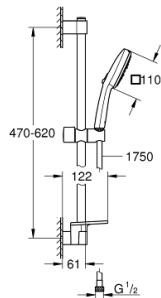

27 576 003 TEMPESTA CUBE 110 SHOWER RAIL SET 3 SPRAYS

PRODUCT DESCRIPTION

- Colour: chrome
- consisting of:
 - hand shower Tempesta Cube 110 (27 574)
 - spray patterns: Jet, Rain, Massage
 - maximum flow rate (at 3 bar): 7.4 l/min
 - shower rail, 600 mm (27 523)
 - Relaxaflex hose 1750 mm 1/2" x 1/2" (28 154)
 - GROHE EasyReach tray (26 770)
 - GROHE EcoJoy - less water, perfect flow
 - GROHE SmartSwitch - easily rotate the dial to enjoy your preferred spray option
 - GROHE DreamSpray - perfect spray pattern
 - GROHE LongLife finish
- Flexible Installation - 1 adjustable bracket for existing drill holes
- adjustable rail holder (turn and glide shower holder)
- GROHE SpeedClean - effortless limescale removal
- Inner WaterGuide - inner insulation for surface protection
- ShockProof silicone ring prevents damages caused by shower falling
- min. recommended pressure 1.0 bar
- suitable for instantaneous heater
- professional edition

27 576 003 TEMPESTA CUBE 110 SHOWER RAIL SET 3 SPRAYS

SPARE PARTS, November 2021 – now

- 1: Shower bar holder (Spare part-nr. 48607000)
- 2: Glide element (Spare part-nr. 48609000)
- 3: Shower bar holder (Spare part-nr. 48608000)
- 4: Dirt strainer (Spare part-nr. 0700200M)
- 5: GROHE EasyReach tray (Spare part-nr. 26770001)
- 6: Compensation disc (Spare part-nr. 48543001)*