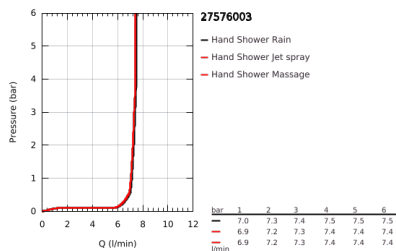

27 576 003 TEMPESTA CUBE 110 SHOWER RAIL SET 3 SPRAYS

PRODUCT DESCRIPTION

- Colour: chrome
- consisting of:
 - hand shower Tempesta Cube 110 (27 574)
 - spray patterns: Jet, Rain, Massage
 - maximum flow rate (at 3 bar): 7.4 l/min
 - shower rail, 600 mm (27 523)
 - Relaxaflex hose 1750 mm 1/2" x 1/2" (28 154)
 - GROHE EasyReach tray (26 770)
 - GROHE EcoJoy - less water, perfect flow
 - GROHE SmartSwitch - easily rotate the dial to enjoy your preferred spray option
 - GROHE DreamSpray - perfect spray pattern
 - GROHE LongLife finish
- Flexible Installation - 1 adjustable bracket for existing drill holes
- adjustable rail holder (turn and glide shower holder)
- GROHE SpeedClean - effortless limescale removal
- Inner WaterGuide - inner insulation for surface protection
- ShockProof silicone ring prevents damages caused by shower falling
- min. recommended pressure 1.0 bar
- suitable for instantaneous heater
- professional edition

27 576 003 TEMPESTA CUBE 110 SHOWER RAIL SET 3 SPRAYS

SPARE PARTS, November 2021 – now

- 1: Shower bar holder (Spare part-nr. 48607000)
- 2: Glide element (Spare part-nr. 48609000)
- 3: Shower bar holder (Spare part-nr. 48608000)
- 4: Dirt strainer (Spare part-nr. 0700200M)
- 5: GROHE EasyReach tray (Spare part-nr. 26770001)
- 6: Compensation disc (Spare part-nr. 48543001)*