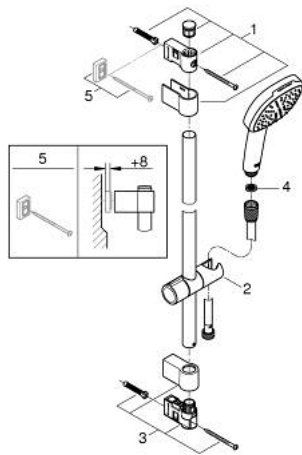

27 578 003 TEMPESTA CUBE 110 SHOWER RAIL SET 2 SPRAYS

PRODUCT DESCRIPTION

- Colour: chrome
- consisting of:
 - hand shower Tempesta Cube 110 (27 571)
 - spray patterns: Rain, Jet
 - maximum flow rate (at 3 bar): 13.5 l/min
 - shower rail, 600 mm (27 523)
 - Relaxaflex hose 1750 mm 1/2" x 1/2" (28 154)
 - GROHE SmartSwitch - easily rotate the dial to enjoy your preferred spray option
 - GROHE DreamSpray - perfect spray pattern
 - GROHE LongLife finish
 - Flexible Installation - 1 adjustable bracket for existing drill holes
 - adjustable rail holder (turn and glide shower holder)
 - GROHE SpeedClean - effortless limescale removal
 - Inner WaterGuide - inner insulation for surface protection
 - ShockProof silicone ring prevents damages caused by shower falling
 - min. recommended pressure 1.0 bar
 - suitable for instantaneous heater
 - professional edition

27 578 003 TEMPESTA CUBE 110 SHOWER RAIL SET 2 SPRAYS

SPARE PARTS, April 2020 – now

- 1: Shower bar holder (Spare part-nr. 48607000)
 - 2: Glide element (Spare part-nr. 48609000)
 - 3: Shower bar holder (Spare part-nr. 48608000)
 - 4: Dirt strainer (Spare part-nr. 0700200M)
 - 5: Compensation disc (Spare part-nr. 48543001)*
- * Optional accessories