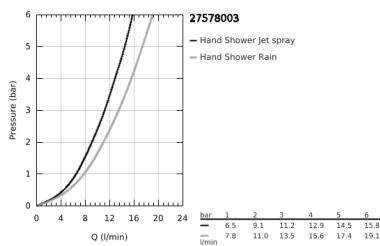

27 578 003 TEMPESTA CUBE 110 SHOWER RAIL SET 2 SPRAYS

PRODUCT DESCRIPTION

- Colour: chrome
- consisting of:
 - hand shower Tempesta Cube 110 (27 571)
 - spray patterns: Rain, Jet
 - maximum flow rate (at 3 bar): 13.5 l/min
 - shower rail, 600 mm (27 523)
 - Relaxaflex hose 1750 mm 1/2" x 1/2" (28 154)
 - GROHE SmartSwitch - easily rotate the dial to enjoy your preferred spray option
 - GROHE DreamSpray - perfect spray pattern
 - GROHE LongLife finish
 - Flexible Installation - 1 adjustable bracket for existing drill holes
 - adjustable rail holder (turn and glide shower holder)
 - GROHE SpeedClean - effortless limescale removal
 - Inner WaterGuide - inner insulation for surface protection
 - ShockProof silicone ring prevents damages caused by shower falling
 - min. recommended pressure 1.0 bar
 - suitable for instantaneous heater
 - professional edition

27 578 003 TEMPESTA CUBE 110 SHOWER RAIL SET 2 SPRAYS

SPARE PARTS, April 2020 – now

- 1: Shower bar holder (Spare part-nr. 48607000)
 - 2: Glide element (Spare part-nr. 48609000)
 - 3: Shower bar holder (Spare part-nr. 48608000)
 - 4: Dirt strainer (Spare part-nr. 0700200M)
 - 5: Compensation disc (Spare part-nr. 48543001)*
- * Optional accessories