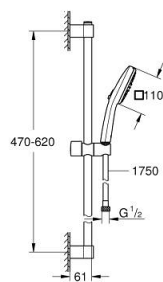

27 578 003 TEMPESTA CUBE 110 SHOWER RAIL SET 2 SPRAYS

PRODUCT DESCRIPTION

- Colour: chrome
- consisting of:
 - hand shower Tempesta Cube 110 (27 571)
 - spray patterns: Rain, Jet
 - maximum flow rate (at 3 bar): 13.5 l/min
 - shower rail, 600 mm (27 523)
 - Relaxaflex hose 1750 mm 1/2" x 1/2" (28 154)
 - GROHE SmartSwitch - easily rotate the dial to enjoy your preferred spray option
 - GROHE DreamSpray - perfect spray pattern
 - GROHE LongLife finish
 - Flexible Installation - 1 adjustable bracket for existing drill holes
 - adjustable rail holder (turn and glide shower holder)
 - GROHE SpeedClean - effortless limescale removal
 - Inner WaterGuide - inner insulation for surface protection
 - ShockProof silicone ring prevents damages caused by shower falling
 - min. recommended pressure 1.0 bar
 - suitable for instantaneous heater
 - professional edition

27 578 003 TEMPESTA CUBE 110 SHOWER RAIL SET 2 SPRAYS

SPARE PARTS, April 2020 – now

- 1: Shower bar holder (Spare part-nr. 48607000)
 - 2: Glide element (Spare part-nr. 48609000)
 - 3: Shower bar holder (Spare part-nr. 48608000)
 - 4: Dirt strainer (Spare part-nr. 0700200M)
 - 5: Compensation disc (Spare part-nr. 48543001)*
- * Optional accessories