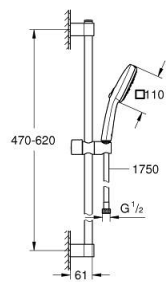

27 579 003 TEMPESTA CUBE 110 SHOWER RAIL SET 3 SPRAYS

PRODUCT DESCRIPTION

- Colour: chrome
- consisting of:
 - hand shower Tempesta Cube 110 (27 574)
 - spray patterns: Jet, Rain, Massage
 - maximum flow rate (at 3 bar): 7.4 l/min
 - shower rail, 600 mm (27 523)
 - Relaxaflex hose 1750 mm 1/2" x 1/2" (28 154)
 - GROHE EcoJoy - less water, perfect flow
 - GROHE SmartSwitch - easily rotate the dial to enjoy your preferred spray option
 - GROHE DreamSpray - perfect spray pattern
 - GROHE LongLife finish
- Flexible Installation - 1 adjustable bracket for existing drill holes
- adjustable rail holder (turn and glide shower holder)
- GROHE SpeedClean - effortless limescale removal
- Inner WaterGuide - inner insulation for surface protection
- ShockProof silicone ring prevents damages caused by shower falling
- min. recommended pressure 1.0 bar
- suitable for instantaneous heater
- professional edition

27 579 003 TEMPESTA CUBE 110 SHOWER RAIL SET 3 SPRAYS

SPARE PARTS, November 2021 – now

- 1: Shower bar holder (Spare part-nr. 48607000)
 - 2: Glide element (Spare part-nr. 48609000)
 - 3: Shower bar holder (Spare part-nr. 48608000)
 - 4: Dirt strainer (Spare part-nr. 0700200M)
 - 5: Compensation disc (Spare part-nr. 48543001)*
- * Optional accessories