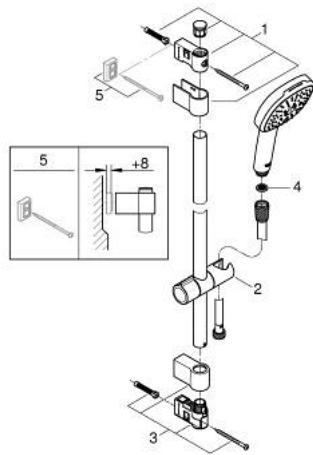

27 579 003 TEMPESTA CUBE 110 SHOWER RAIL SET 3 SPRAYS

PRODUCT DESCRIPTION

- Colour: chrome
- consisting of:
 - hand shower Tempesta Cube 110 (27 574)
 - spray patterns: Jet, Rain, Massage
 - maximum flow rate (at 3 bar): 7.4 l/min
 - shower rail, 600 mm (27 523)
 - Relaxaflex hose 1750 mm 1/2" x 1/2" (28 154)
 - GROHE EcoJoy - less water, perfect flow
 - GROHE SmartSwitch - easily rotate the dial to enjoy your preferred spray option
 - GROHE DreamSpray - perfect spray pattern
 - GROHE LongLife finish
- Flexible Installation - 1 adjustable bracket for existing drill holes
- adjustable rail holder (turn and glide shower holder)
- GROHE SpeedClean - effortless limescale removal
- Inner WaterGuide - inner insulation for surface protection
- ShockProof silicone ring prevents damages caused by shower falling
- min. recommended pressure 1.0 bar
- suitable for instantaneous heater
- professional edition

27 579 003 TEMPESTA CUBE 110 SHOWER RAIL SET 3 SPRAYS

SPARE PARTS, November 2021 – now

- 1: Shower bar holder (Spare part-nr. 48607000)
 - 2: Glide element (Spare part-nr. 48609000)
 - 3: Shower bar holder (Spare part-nr. 48608000)
 - 4: Dirt strainer (Spare part-nr. 0700200M)
 - 5: Compensation disc (Spare part-nr. 48543001)*
- * Optional accessories