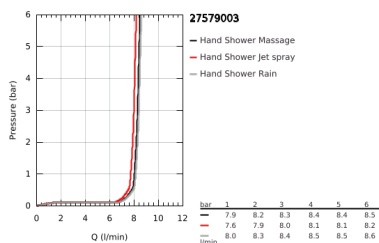

27 579 003 TEMPESTA CUBE 110 SHOWER RAIL SET 3 SPRAYS

PRODUCT DESCRIPTION

- Colour: chrome
- consisting of:
 - hand shower Tempesta Cube 110 (27 574)
 - spray patterns: Jet, Rain, Massage
 - maximum flow rate (at 3 bar): 7.4 l/min
 - shower rail, 600 mm (27 523)
 - Relaxaflex hose 1750 mm 1/2" x 1/2" (28 154)
 - GROHE EcoJoy - less water, perfect flow
 - GROHE SmartSwitch - easily rotate the dial to enjoy your preferred spray option
 - GROHE DreamSpray - perfect spray pattern
 - GROHE LongLife finish
- Flexible Installation - 1 adjustable bracket for existing drill holes
- adjustable rail holder (turn and glide shower holder)
- GROHE SpeedClean - effortless limescale removal
- Inner WaterGuide - inner insulation for surface protection
- ShockProof silicone ring prevents damages caused by shower falling
- min. recommended pressure 1.0 bar
- suitable for instantaneous heater
- professional edition

27 579 003 TEMPESTA CUBE 110 SHOWER RAIL SET 3 SPRAYS

SPARE PARTS, November 2021 – now

- 1: Shower bar holder (Spare part-nr. 48607000)
 - 2: Glide element (Spare part-nr. 48609000)
 - 3: Shower bar holder (Spare part-nr. 48608000)
 - 4: Dirt strainer (Spare part-nr. 0700200M)
 - 5: Compensation disc (Spare part-nr. 48543001)*
- * Optional accessories