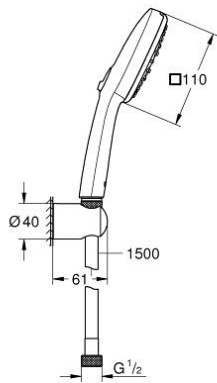

27 588 003 TEMPESTA CUBE 110 WALL HOLDER SET 3 SPRAYS

PRODUCT DESCRIPTION

- Colour: chrome
- consisting of:
 - hand shower Tempesta Cube 110 (27 574)
 - spray patterns: Jet, Rain, Massage
 - maximum flow rate (at 3 bar): 7.4 l/min
 - wall shower holder Tempesta, non-adjustable (28 605)
 - shower hose Relexaflex 1500 mm 1/2" x 1/2" (28 151)
 - GROHE EcoJoy - less water, perfect flow
 - GROHE SmartSwitch - easily rotate the dial to enjoy your preferred spray option
 - GROHE DreamSpray - perfect spray pattern
 - GROHE LongLife finish
 - GROHE SpeedClean - effortless limescale removal
 - Inner WaterGuide - inner insulation for surface protection
 - ShockProof silicone ring prevents damages caused by shower falling
 - min. recommended pressure 1.0 bar
 - suitable for instantaneous heater
 - professional edition

27 588 003 TEMPESTA CUBE 110 WALL HOLDER SET 3 SPRAYS

SPARE PARTS, November 2021 – now

1: Dirt strainer (Spare part-nr. 0700200M)