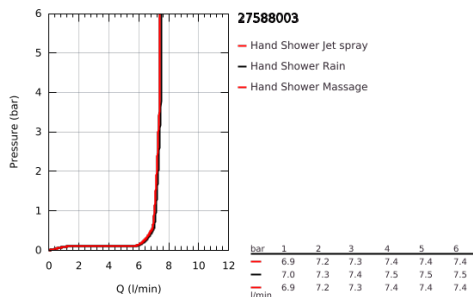

27 588 003 TEMPESTA CUBE 110 WALL HOLDER SET 3 SPRAYS

PRODUCT DESCRIPTION

- Colour: chrome
- consisting of:
 - hand shower Tempesta Cube 110 (27 574)
 - spray patterns: Jet, Rain, Massage
 - maximum flow rate (at 3 bar): 7.4 l/min
 - wall shower holder Tempesta, non-adjustable (28 605)
 - shower hose Relexaflex 1500 mm 1/2" x 1/2" (28 151)
 - GROHE EcoJoy - less water, perfect flow
 - GROHE SmartSwitch - easily rotate the dial to enjoy your preferred spray option
 - GROHE DreamSpray - perfect spray pattern
 - GROHE LongLife finish
 - GROHE SpeedClean - effortless limescale removal
 - Inner WaterGuide - inner insulation for surface protection
 - ShockProof silicone ring prevents damages caused by shower falling
 - min. recommended pressure 1.0 bar
 - suitable for instantaneous heater
 - professional edition