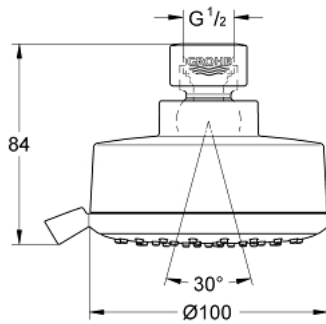

27 591 001 TEMPESTA COSMOPOLITAN 100 HEAD SHOWER 4 SPRAYS

PRODUCT DESCRIPTION

- Colour: chrome
- spray patterns: GROHE Rain O², Rain, Massage, Jet
- maximum flow rate (at 3 bar): 8.5 l/min
- ball joint ± 15° rotatable
- connection thread ½"
- GROHE EcoJoy - less water, perfect flow
- GROHE DreamSpray - perfect spray pattern
- GROHE LongLife finish
- GROHE SpeedClean - effortless limescale removal
- Inner WaterGuide - inner insulation for surface protection
- suitable for instantaneous heater
- min. recommended pressure 1.0 bar

27 591 001 TEMPESTA COSMOPOLITAN 100 HEAD SHOWER 4 SPRAYS

SPARE PARTS, March 2017 – now

1: Fibre seal dia. \emptyset 18,5 x \emptyset 12 x 2 (Spare part-nr. 0138900M)

2: Dirt strainer (Spare part-nr. 48007000)