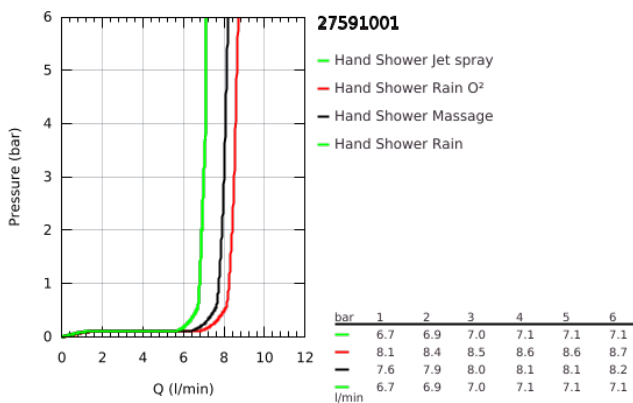

27 591 001 TEMPESTA COSMOPOLITAN 100 HEAD SHOWER 4 SPRAYS

PRODUCT DESCRIPTION

- Colour: chrome
- spray patterns: GROHE Rain O², Rain, Massage, Jet
- maximum flow rate (at 3 bar): 8.5 l/min
- ball joint ± 15° rotatable
- connection thread ½"
- GROHE EcoJoy - less water, perfect flow
- GROHE DreamSpray - perfect spray pattern
- GROHE LongLife finish
- GROHE SpeedClean - effortless limescale removal
- Inner WaterGuide - inner insulation for surface protection
- suitable for instantaneous heater
- min. recommended pressure 1.0 bar

27 591 001 TEMPESTA COSMOPOLITAN 100 HEAD SHOWER 4 SPRAYS

SPARE PARTS, March 2017 – now

1: Fibre seal dia. \emptyset 18,5 x \emptyset 12 x 2 (Spare part-nr. 0138900M)

2: Dirt strainer (Spare part-nr. 48007000)