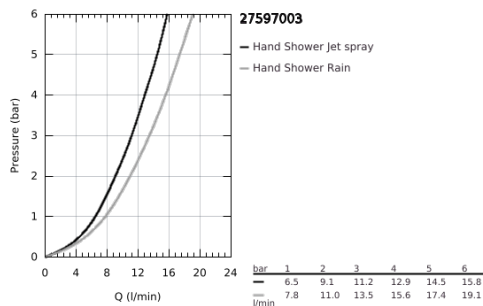

27 597 003 TEMPESTA 110 HAND SHOWER 2 SPRAYS

PRODUCT DESCRIPTION

- Colour: chrome
- spray patterns: Rain, Jet
- maximum flow rate (at 3 bar): 13.5 l/min
- GROHE SmartSwitch - easily rotate the dial to enjoy your preferred spray option
- GROHE DreamSpray - perfect spray pattern
- GROHE LongLife finish
- GROHE SpeedClean - effortless limescale removal
- Inner WaterGuide - inner insulation for surface protection
- ShockProof silicone ring prevents damages caused by shower falling
- universal mounting system, fitting all standard shower hoses
- min. recommended pressure 1.0 bar
- suitable for instantaneous heater
- professional edition

27 597 003 TEMPESTA 110 HAND SHOWER 2 SPRAYS

SPARE PARTS, April 2020 – now

1: Dirt strainer (Spare part-nr. 0700200M)