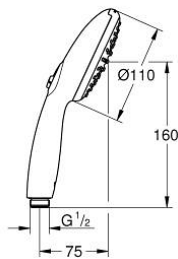

27 597 003 TEMPESTA 110 HAND SHOWER 2 SPRAYS

PRODUCT DESCRIPTION

- Colour: chrome
- spray patterns: Rain, Jet
- maximum flow rate (at 3 bar): 13.5 l/min
- GROHE SmartSwitch - easily rotate the dial to enjoy your preferred spray option
- GROHE DreamSpray - perfect spray pattern
- GROHE LongLife finish
- GROHE SpeedClean - effortless limescale removal
- Inner WaterGuide - inner insulation for surface protection
- ShockProof silicone ring prevents damages caused by shower falling
- universal mounting system, fitting all standard shower hoses
- min. recommended pressure 1.0 bar
- suitable for instantaneous heater
- professional edition

27 597 003 TEMPESTA 110 HAND SHOWER 2 SPRAYS

SPARE PARTS, April 2020 – now

1: Dirt strainer (Spare part-nr. 0700200M)