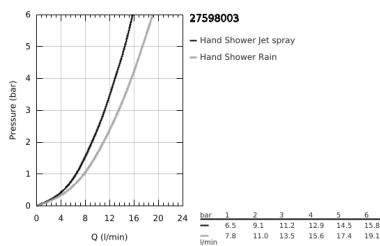

27 598 003 TEMPESTA 110 SHOWER RAIL SET 2 SPRAYS (RAIN, JET)

PRODUCT DESCRIPTION

- Colour: chrome
- consisting of:
 - hand shower Tempesta 110 (27 597)
 - maximum flow rate (at 3 bar): 13.5 l/min
 - shower rail, 600 mm (27 523)
 - Relexaflex hose 1750 mm 1/2" x 1/2" (28 154)
- GROHE SmartSwitch - easily rotate the dial to enjoy your preferred spray option
- GROHE DreamSpray - perfect spray pattern
- GROHE LongLife finish
- Flexible Installation - 1 adjustable bracket for existing drill holes
- adjustable rail holder (turn and glide shower holder)
- GROHE SpeedClean - effortless limescale removal
- Inner WaterGuide - inner insulation for surface protection
- ShockProof silicone ring prevents damages caused by shower falling
- min. recommended pressure 1.0 bar
- suitable for instantaneous heater
- professional edition

27 598 003 TEMPESTA 110 SHOWER RAIL SET 2 SPRAYS (RAIN, JET)

SPARE PARTS, April 2020 – now

- 1: Shower bar holder (Spare part-nr. 48607000)
 - 2: Glide element (Spare part-nr. 48609000)
 - 3: Shower bar holder (Spare part-nr. 48608000)
 - 4: Dirt strainer (Spare part-nr. 0700200M)
 - 5: Compensation disc (Spare part-nr. 48543001)*
- * Optional accessories