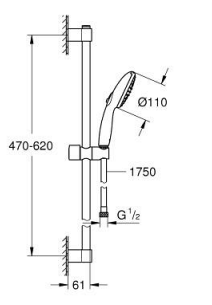

27 598 003 TEMPESTA 110 SHOWER RAIL SET 2 SPRAYS (RAIN, JET)

PRODUCT DESCRIPTION

- Colour: chrome
- consisting of:
 - hand shower Tempesta 110 (27 597)
 - maximum flow rate (at 3 bar): 13.5 l/min
 - shower rail, 600 mm (27 523)
 - Relexaflex hose 1750 mm 1/2" x 1/2" (28 154)
- GROHE SmartSwitch - easily rotate the dial to enjoy your preferred spray option
- GROHE DreamSpray - perfect spray pattern
- GROHE LongLife finish
- Flexible Installation - 1 adjustable bracket for existing drill holes
- adjustable rail holder (turn and glide shower holder)
- GROHE SpeedClean - effortless limescale removal
- Inner WaterGuide - inner insulation for surface protection
- ShockProof silicone ring prevents damages caused by shower falling
- min. recommended pressure 1.0 bar
- suitable for instantaneous heater
- professional edition

27 598 003 TEMPESTA 110 SHOWER RAIL SET 2 SPRAYS (RAIN, JET)

SPARE PARTS, April 2020 – now

- 1: Shower bar holder (Spare part-nr. 48607000)
 - 2: Glide element (Spare part-nr. 48609000)
 - 3: Shower bar holder (Spare part-nr. 48608000)
 - 4: Dirt strainer (Spare part-nr. 0700200M)
 - 5: Compensation disc (Spare part-nr. 48543001)*
- * Optional accessories