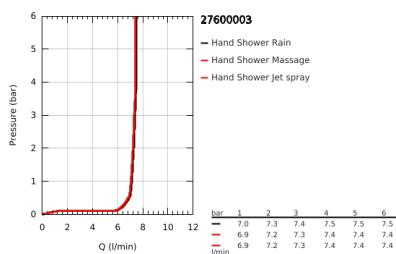

27 600 003 TEMPESTA 110 SHOWER RAIL SET 3 SPRAYS (RAIN, JET, MASSAGE)

PRODUCT DESCRIPTION

- Colour: chrome
- consisting of:
 - hand shower Tempesta 110 (28 419)
 - maximum flow rate (at 3 bar): 7.4 l/min
 - shower rail, 600 mm (27 523)
 - Relaxflex hose 1750 mm 1/2" x 1/2" (28 154)
 - GROHE EasyReach tray (26 770)
 - GROHE EcoJoy - less water, perfect flow
 - GROHE SmartSwitch - easily rotate the dial to enjoy your preferred spray option
 - GROHE DreamSpray - perfect spray pattern
 - GROHE LongLife finish
- Flexible Installation - 1 adjustable bracket for existing drill holes
- adjustable rail holder (turn and glide shower holder)
- GROHE SpeedClean - effortless limescale removal
- Inner WaterGuide - inner insulation for surface protection
- ShockProof silicone ring prevents damages caused by shower falling
- min. recommended pressure 1.0 bar
- suitable for instantaneous heater
- professional edition

27 600 003 TEMPESTA 110 SHOWER RAIL SET 3 SPRAYS (RAIN, JET, MASSAGE)

SPARE PARTS, April 2020 – now

- 1: Shower bar holder (Spare part-nr. 48607000)
- 2: Glide element (Spare part-nr. 48609000)
- 3: Shower bar holder (Spare part-nr. 48608000)
- 4: Dirt strainer (Spare part-nr. 0700200M)
- 5: GROHE EasyReach tray (Spare part-nr. 26770001)
- 6: Compensation disc (Spare part-nr. 48543001)*