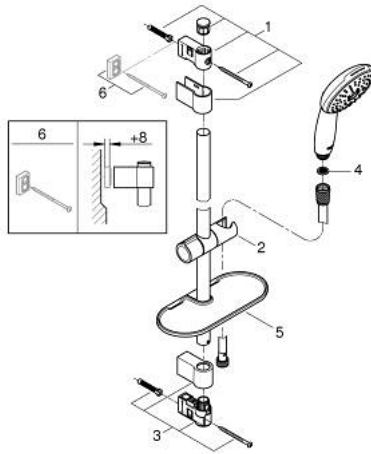

27 600 003 TEMPESTA 110 SHOWER RAIL SET 3 SPRAYS (RAIN, JET, MASSAGE)

PRODUCT DESCRIPTION

- Colour: chrome
- consisting of:
 - hand shower Tempesta 110 (28 419)
 - maximum flow rate (at 3 bar): 7.4 l/min
 - shower rail, 600 mm (27 523)
 - Relaxflex hose 1750 mm 1/2" x 1/2" (28 154)
 - GROHE EasyReach tray (26 770)
 - GROHE EcoJoy - less water, perfect flow
 - GROHE SmartSwitch - easily rotate the dial to enjoy your preferred spray option
 - GROHE DreamSpray - perfect spray pattern
 - GROHE LongLife finish
- Flexible Installation - 1 adjustable bracket for existing drill holes
- adjustable rail holder (turn and glide shower holder)
- GROHE SpeedClean - effortless limescale removal
- Inner WaterGuide - inner insulation for surface protection
- ShockProof silicone ring prevents damages caused by shower falling
- min. recommended pressure 1.0 bar
- suitable for instantaneous heater
- professional edition

27 600 003 TEMPESTA 110 SHOWER RAIL SET 3 SPRAYS (RAIN, JET, MASSAGE)

SPARE PARTS, April 2020 – now

- 1: Shower bar holder (Spare part-nr. 48607000)
- 2: Glide element (Spare part-nr. 48609000)
- 3: Shower bar holder (Spare part-nr. 48608000)
- 4: Dirt strainer (Spare part-nr. 0700200M)
- 5: GROHE EasyReach tray (Spare part-nr. 26770001)
- 6: Compensation disc (Spare part-nr. 48543001)*