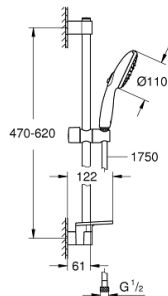

27 600 003 TEMPESTA 110 SHOWER RAIL SET 3 SPRAYS (RAIN, JET, MASSAGE)

PRODUCT DESCRIPTION

- Colour: chrome
- consisting of:
 - hand shower Tempesta 110 (28 419)
 - maximum flow rate (at 3 bar): 7.4 l/min
 - shower rail, 600 mm (27 523)
 - Relaxflex hose 1750 mm 1/2" x 1/2" (28 154)
 - GROHE EasyReach tray (26 770)
 - GROHE EcoJoy - less water, perfect flow
 - GROHE SmartSwitch - easily rotate the dial to enjoy your preferred spray option
 - GROHE DreamSpray - perfect spray pattern
 - GROHE LongLife finish
- Flexible Installation - 1 adjustable bracket for existing drill holes
- adjustable rail holder (turn and glide shower holder)
- GROHE SpeedClean - effortless limescale removal
- Inner WaterGuide - inner insulation for surface protection
- ShockProof silicone ring prevents damages caused by shower falling
- min. recommended pressure 1.0 bar
- suitable for instantaneous heater
- professional edition

27 600 003 TEMPESTA 110 SHOWER RAIL SET 3 SPRAYS (RAIN, JET, MASSAGE)

SPARE PARTS, April 2020 – now

- 1: Shower bar holder (Spare part-nr. 48607000)
- 2: Glide element (Spare part-nr. 48609000)
- 3: Shower bar holder (Spare part-nr. 48608000)
- 4: Dirt strainer (Spare part-nr. 0700200M)
- 5: GROHE EasyReach tray (Spare part-nr. 26770001)
- 6: Compensation disc (Spare part-nr. 48543001)*