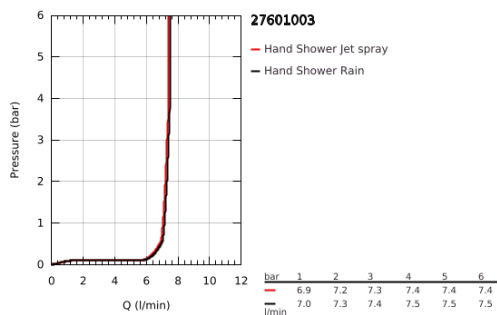

27 601 003 TEMPESTA 110 WALL HOLDER SET 2 SPRAYS (RAIN, JET)

PRODUCT DESCRIPTION

- Colour: chrome
- consisting of:
 - hand shower Tempesta 110 (26 161)
 - maximum flow rate (at 3 bar): 7.4 l/min
 - wall shower holder adjustable (27 595)
 - Relaxflex hose 1750 mm 1/2" x 1/2" (28 154)
 - GROHE EcoJoy - less water, perfect flow
 - GROHE SmartSwitch - easily rotate the dial to enjoy your preferred spray option
 - GROHE DreamSpray - perfect spray pattern
 - GROHE LongLife finish
 - GROHE SpeedClean - effortless limescale removal
 - Inner WaterGuide - inner insulation for surface protection
 - ShockProof silicone ring prevents damages caused by shower falling
 - min. recommended pressure 1.0 bar
 - suitable for instantaneous heater
 - professional edition