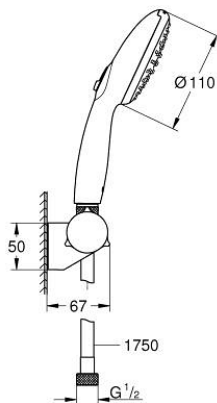

27 601 003 TEMPESTA 110 WALL HOLDER SET 2 SPRAYS (RAIN, JET)

PRODUCT DESCRIPTION

- Colour: chrome
- consisting of:
 - hand shower Tempesta 110 (26 161)
 - maximum flow rate (at 3 bar): 7.4 l/min
 - wall shower holder adjustable (27 595)
 - Relaxflex hose 1750 mm 1/2" x 1/2" (28 154)
 - GROHE EcoJoy - less water, perfect flow
 - GROHE SmartSwitch - easily rotate the dial to enjoy your preferred spray option
 - GROHE DreamSpray - perfect spray pattern
 - GROHE LongLife finish
 - GROHE SpeedClean - effortless limescale removal
 - Inner WaterGuide - inner insulation for surface protection
 - ShockProof silicone ring prevents damages caused by shower falling
 - min. recommended pressure 1.0 bar
 - suitable for instantaneous heater
 - professional edition

27 601 003 TEMPESTA 110 WALL HOLDER SET 2 SPRAYS (RAIN, JET)

SPARE PARTS, April 2020 – now

1: Dirt strainer (Spare part-nr. 0700200M)

2: Cap (Spare part-nr. 1029380000)