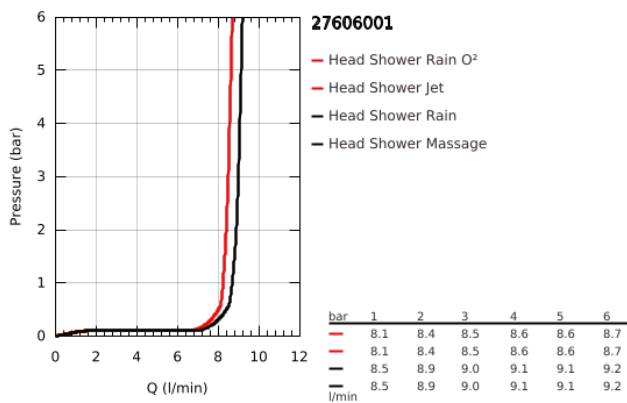

## 27 606 001 TEMPESTA 100 HEAD SHOWER 4 SPRAYS

### PRODUCT DESCRIPTION

- Colour: chrome
- spray patterns: GROHE Rain O<sup>2</sup>, Rain, Massage, Jet
- maximum flow rate (at 3 bar): 9 l/min
- ball joint ± 15° rotatable
- connection thread ½"
- GROHE EcoJoy - less water, perfect flow
- GROHE DreamSpray - perfect spray pattern
- GROHE LongLife finish
- GROHE SpeedClean - effortless limescale removal
- Inner WaterGuide - inner insulation for surface protection
- suitable for instantaneous heater
- min. recommended pressure 1.0 bar

## 27 606 001 TEMPESTA 100 HEAD SHOWER 4 SPRAYS

**SPARE PARTS**, March 2017 – now

1: Fibre seal dia. Ø 18,5 x Ø 12 x 2 (Spare part-nr. 0138900M)

2: Dirt strainer (Spare part-nr. 48007000)