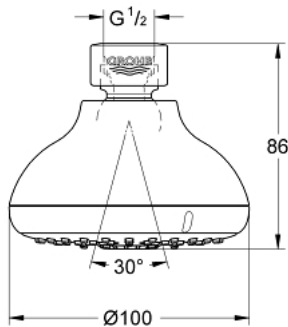

## 27 606 001 TEMPESTA 100 HEAD SHOWER 4 SPRAYS

### PRODUCT DESCRIPTION

- Colour: chrome
- spray patterns: GROHE Rain O<sup>2</sup>, Rain, Massage, Jet
- maximum flow rate (at 3 bar): 9 l/min
- ball joint ± 15° rotatable
- connection thread ½"
- GROHE EcoJoy - less water, perfect flow
- GROHE DreamSpray - perfect spray pattern
- GROHE LongLife finish
- GROHE SpeedClean - effortless limescale removal
- Inner WaterGuide - inner insulation for surface protection
- suitable for instantaneous heater
- min. recommended pressure 1.0 bar

## 27 606 001 TEMPESTA 100 HEAD SHOWER 4 SPRAYS

**SPARE PARTS**, March 2017 – now

1: Fibre seal dia. Ø 18,5 x Ø 12 x 2 (Spare part-nr. 0138900M)

2: Dirt strainer (Spare part-nr. 48007000)