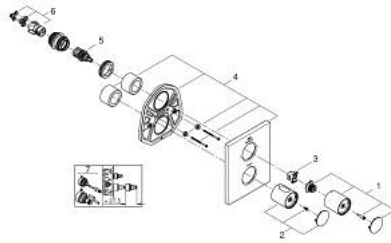

27 618 000 GROHTHERM F THERMOSTATIC TRIM WITH INTEGRATED 2-WAY DIVERTER

PRODUCT DESCRIPTION

- Colour: chrome
- for bath or shower with more than one outlet
- for use with Rapido T rough-in box 35 500 000 sold separately
- GROHE LongLife finish
- GROHE SafeStop - safety button at 38°C
- GROHE SafeStop Plus - optional temperature limiter at 43°C included
- metal handle for temperature control
- metal handle for Aquadimmer control with multiple function- shut off and flow control - diverter for 2 outlets
- 3rd outlet requires separate volume control
- rectangular metal wall escutcheon with hidden fixing and hidden sealings
- flow rate:
 - - max. 53 l/min at 3 bar by using all 3 outlets at the same time
 - - bottom outlet 50 l/min. at 3 bar
 - - top outlet left (bath) 30 l/min. at 3 bar
 - - top outlet right (shower) 24 l/min at 3 bar

27 618 000 GROHTHERM F THERMOSTATIC TRIM WITH INTEGRATED 2-WAY DIVERTER

SPARE PARTS, September 2025 – now

- 1: Handle for shut-off valve (Spare part-nr. 47898000)
- 2: Temperature control handle (Spare part-nr. 47900000)
- 3: Stop ring (Spare part-nr. 10089000)
- 4: Escutcheon (Spare part-nr. 47901000)
- 5: Aquadimmer (Spare part-nr. 47364000)
- 6: Adapter (Spare part-nr. 12701001)
- 7: Extension-set 27.5 mm (Spare part-nr. 47781000)*