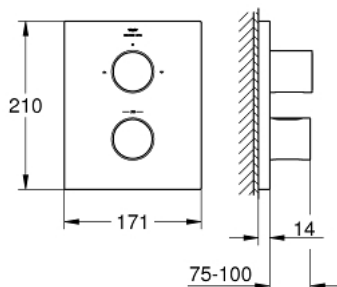

27 618 000 GROHTHERM F THERMOSTATIC TRIM WITH INTEGRATED 2-WAY DIVERTER

PRODUCT DESCRIPTION

- Colour: chrome
- for bath or shower with more than one outlet
- for use with Rapido T rough-in box 35 500 000 sold separately
- GROHE LongLife finish
- GROHE SafeStop - safety button at 38°C
- GROHE SafeStop Plus - optional temperature limiter at 43°C included
- metal handle for temperature control
- metal handle for Aquadimmer control with multiple function- shut off and flow control - diverter for 2 outlets
- 3rd outlet requires separate volume control
- rectangular metal wall escutcheon with hidden fixing and hidden sealings
- flow rate:
 - - max. 53 l/min at 3 bar by using all 3 outlets at the same time
 - - bottom outlet 50 l/min. at 3 bar
 - - top outlet left (bath) 30 l/min. at 3 bar
 - - top outlet right (shower) 24 l/min at 3 bar

27 618 000 GROHTHERM F THERMOSTATIC TRIM WITH INTEGRATED 2-WAY DIVERTER

SPARE PARTS, September 2025 – now

- 1: Handle for shut-off valve (Spare part-nr. 47898000)
- 2: Temperature control handle (Spare part-nr. 47900000)
- 3: Stop ring (Spare part-nr. 10089000)
- 4: Escutcheon (Spare part-nr. 47901000)
- 5: Aquadimmer (Spare part-nr. 47364000)
- 6: Adapter (Spare part-nr. 12701001)
- 7: Extension-set 27.5 mm (Spare part-nr. 47781000)*