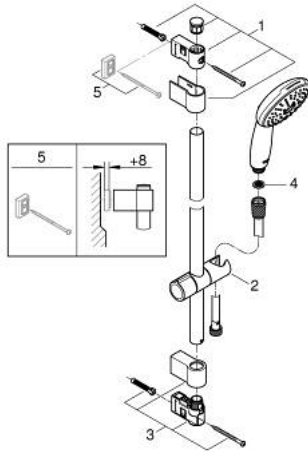

27 644 003 TEMPESTA 110 SHOWER RAIL SET 3 SPRAYS (RAIN, JET, MASSAGE)

PRODUCT DESCRIPTION

- Colour: chrome
- consisting of:
 - hand shower Tempesta 110 (28 419)
 - maximum flow rate (at 3 bar): 7.4 l/min
 - shower rail, 600 mm (27 523)
 - Relaxaflex hose 1750 mm 1/2" x 1/2" (28 154)
 - GROHE EcoJoy - less water, perfect flow
 - GROHE SmartSwitch - easily rotate the dial to enjoy your preferred spray option
 - GROHE DreamSpray - perfect spray pattern
 - GROHE LongLife finish
- Flexible Installation - 1 adjustable bracket for existing drill holes
- adjustable rail holder (turn and glide shower holder)
- GROHE SpeedClean - effortless limescale removal
- Inner WaterGuide - inner insulation for surface protection
- ShockProof silicone ring prevents damages caused by shower falling
- min. recommended pressure 1.0 bar
- suitable for instantaneous heater
- professional edition

27 644 003 TEMPESTA 110 SHOWER RAIL SET 3 SPRAYS (RAIN, JET, MASSAGE)

SPARE PARTS, April 2020 – now

- 1: Shower bar holder (Spare part-nr. 48607000)
 - 2: Glide element (Spare part-nr. 48609000)
 - 3: Shower bar holder (Spare part-nr. 48608000)
 - 4: Dirt strainer (Spare part-nr. 0700200M)
 - 5: Compensation disc (Spare part-nr. 48543001)*
- * Optional accessories