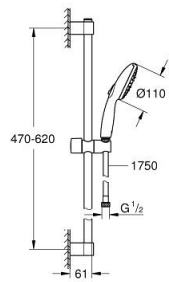

27 644 003 TEMPESTA 110 SHOWER RAIL SET 3 SPRAYS (RAIN, JET, MASSAGE)

PRODUCT DESCRIPTION

- Colour: chrome
- consisting of:
 - hand shower Tempesta 110 (28 419)
 - maximum flow rate (at 3 bar): 7.4 l/min
 - shower rail, 600 mm (27 523)
 - Relaxaflex hose 1750 mm 1/2" x 1/2" (28 154)
 - GROHE EcoJoy - less water, perfect flow
 - GROHE SmartSwitch - easily rotate the dial to enjoy your preferred spray option
 - GROHE DreamSpray - perfect spray pattern
 - GROHE LongLife finish
- Flexible Installation - 1 adjustable bracket for existing drill holes
- adjustable rail holder (turn and glide shower holder)
- GROHE SpeedClean - effortless limescale removal
- Inner WaterGuide - inner insulation for surface protection
- ShockProof silicone ring prevents damages caused by shower falling
- min. recommended pressure 1.0 bar
- suitable for instantaneous heater
- professional edition

27 644 003 TEMPESTA 110 SHOWER RAIL SET 3 SPRAYS (RAIN, JET, MASSAGE)

SPARE PARTS, April 2020 – now

- 1: Shower bar holder (Spare part-nr. 48607000)
 - 2: Glide element (Spare part-nr. 48609000)
 - 3: Shower bar holder (Spare part-nr. 48608000)
 - 4: Dirt strainer (Spare part-nr. 0700200M)
 - 5: Compensation disc (Spare part-nr. 48543001)*
- * Optional accessories