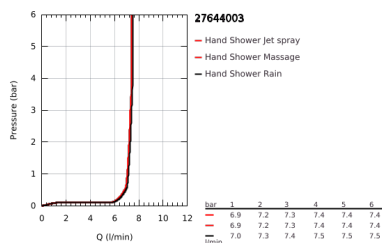

27 644 003 TEMPESTA 110 SHOWER RAIL SET 3 SPRAYS (RAIN, JET, MASSAGE)

PRODUCT DESCRIPTION

- Colour: chrome
- consisting of:
 - hand shower Tempesta 110 (28 419)
 - maximum flow rate (at 3 bar): 7.4 l/min
 - shower rail, 600 mm (27 523)
 - Relaxaflex hose 1750 mm 1/2" x 1/2" (28 154)
 - GROHE EcoJoy - less water, perfect flow
 - GROHE SmartSwitch - easily rotate the dial to enjoy your preferred spray option
 - GROHE DreamSpray - perfect spray pattern
 - GROHE LongLife finish
- Flexible Installation - 1 adjustable bracket for existing drill holes
- adjustable rail holder (turn and glide shower holder)
- GROHE SpeedClean - effortless limescale removal
- Inner WaterGuide - inner insulation for surface protection
- ShockProof silicone ring prevents damages caused by shower falling
- min. recommended pressure 1.0 bar
- suitable for instantaneous heater
- professional edition

27 644 003 TEMPESTA 110 SHOWER RAIL SET 3 SPRAYS (RAIN, JET, MASSAGE)

SPARE PARTS, April 2020 – now

- 1: Shower bar holder (Spare part-nr. 48607000)
 - 2: Glide element (Spare part-nr. 48609000)
 - 3: Shower bar holder (Spare part-nr. 48608000)
 - 4: Dirt strainer (Spare part-nr. 0700200M)
 - 5: Compensation disc (Spare part-nr. 48543001)*
- * Optional accessories