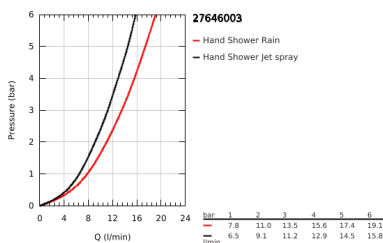

27 646 003 TEMPESTA 110 SHOWER RAIL SET 2 SPRAYS (RAIN, JET)

PRODUCT DESCRIPTION

- Colour: chrome
- consisting of:
 - hand shower Tempesta 110 (27 597)
 - maximum flow rate (at 3 bar): 13.5 l/min
 - shower rail, 900 mm (27 524)
 - Relaxflex hose 1750 mm 1/2" x 1/2" (28 154)
- GROHE SmartSwitch - easily rotate the dial to enjoy your preferred spray option
- GROHE DreamSpray - perfect spray pattern
- GROHE LongLife finish
- Flexible Installation - 1 adjustable bracket for existing drill holes
- adjustable rail holder (turn and glide shower holder)
- GROHE SpeedClean - effortless limescale removal
- Inner WaterGuide - inner insulation for surface protection
- ShockProof silicone ring prevents damages caused by shower falling
- min. recommended pressure 1.0 bar
- suitable for instantaneous heater
- professional edition