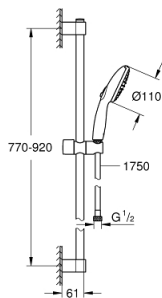

27 646 003 TEMPESTA 110 SHOWER RAIL SET 2 SPRAYS (RAIN, JET)

PRODUCT DESCRIPTION

- Colour: chrome
- consisting of:
 - hand shower Tempesta 110 (27 597)
 - maximum flow rate (at 3 bar): 13.5 l/min
 - shower rail, 900 mm (27 524)
 - Relaxflex hose 1750 mm 1/2" x 1/2" (28 154)
- GROHE SmartSwitch - easily rotate the dial to enjoy your preferred spray option
- GROHE DreamSpray - perfect spray pattern
- GROHE LongLife finish
- Flexible Installation - 1 adjustable bracket for existing drill holes
- adjustable rail holder (turn and glide shower holder)
- GROHE SpeedClean - effortless limescale removal
- Inner WaterGuide - inner insulation for surface protection
- ShockProof silicone ring prevents damages caused by shower falling
- min. recommended pressure 1.0 bar
- suitable for instantaneous heater
- professional edition

27 646 003 TEMPESTA 110 SHOWER RAIL SET 2 SPRAYS (RAIN, JET)

SPARE PARTS, April 2020 – now

- 1: Shower bar holder (Spare part-nr. 48607000)
 - 2: Glide element (Spare part-nr. 48609000)
 - 3: Shower bar holder (Spare part-nr. 48608000)
 - 4: Dirt strainer (Spare part-nr. 0700200M)
 - 5: Compensation disc (Spare part-nr. 48543001)*
- * Optional accessories