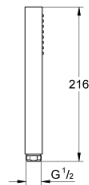

27 698 000 EUPHORIA CUBE STICK HAND SHOWER 1 SPRAY

PRODUCT DESCRIPTION

- Colour: chrome
- spray pattern: Standard spray
- maximum flow rate (at 3 bar): 15 l/min
- GROHE DreamSpray - perfect spray pattern
- GROHE LongLife finish
- GROHE SpeedClean - effortless limescale removal
- Inner WaterGuide - inner insulation for surface protection
- universal mounting system, fitting all standard shower hoses
- suitable for instantaneous heater

27 698 000 **EUPHORIA CUBE STICK HAND SHOWER 1 SPRAY**

SPARE PARTS, December 2010 – now

1: Dirt strainer (Spare part-nr. 0700200M)