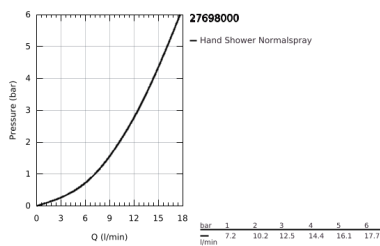

27 698 000 EUPHORIA CUBE STICK HAND SHOWER 1 SPRAY

PRODUCT DESCRIPTION

- Colour: chrome
- spray pattern: Standard spray
- maximum flow rate (at 3 bar): 15 l/min
- GROHE DreamSpray - perfect spray pattern
- GROHE LongLife finish
- GROHE SpeedClean - effortless limescale removal
- Inner WaterGuide - inner insulation for surface protection
- universal mounting system, fitting all standard shower hoses
- suitable for instantaneous heater