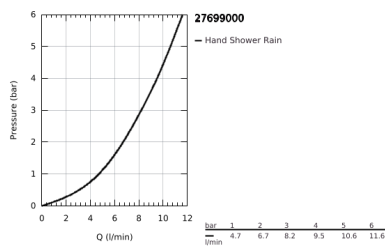

27 699 000 EUPHORIA CUBE STICK HAND SHOWER 1 SPRAY

PRODUCT DESCRIPTION

- Colour: chrome
- spray pattern: Standard spray
- maximum flow rate (at 3 bar): 8.2 l/min
- GROHE EcoJoy - less water, perfect flow
- GROHE DreamSpray - perfect spray pattern
- GROHE LongLife finish
- GROHE SpeedClean - effortless limescale removal
- Inner WaterGuide - inner insulation for surface protection
- universal mounting system, fitting all standard shower hoses
- suitable for instantaneous heater
- min. recommended pressure 1.0 bar