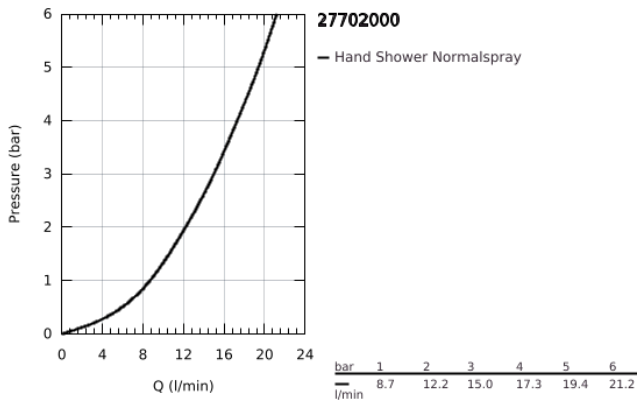

27 702 000 EUPHORIA CUBE STICK WALL HOLDER SET 1 SPRAY