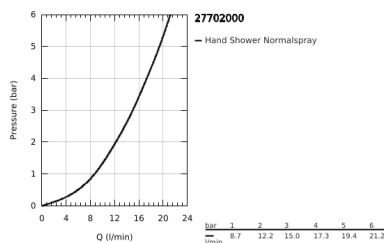

27 702 000 EUPHORIA CUBE STICK WALL HOLDER SET 1 SPRAY

PRODUCT DESCRIPTION

- Colour: chrome
- consisting of:
 - hand shower (27 698 000)
 - maximum flow rate (at 3 bar): 15 l/min
 - wall shower holder (27 693 000)
 - Silverflex shower hose 1250 mm (28 362)
 - GROHE DreamSpray - perfect spray pattern
 - GROHE LongLife finish
 - GROHE SpeedClean - effortless limescale removal
 - Inner WaterGuide - inner insulation for surface protection
 - TwistStop - to prevent hose from twisting
 - suitable for instantaneous heater