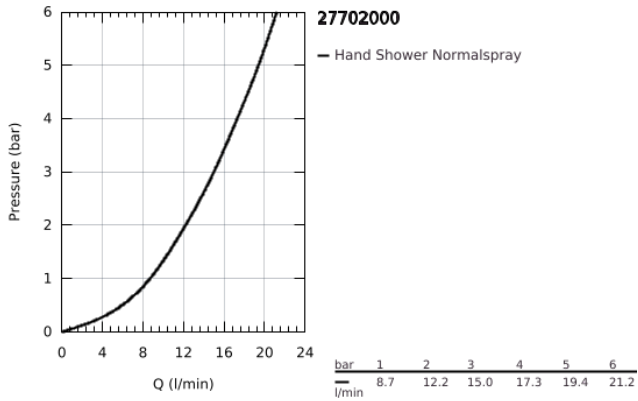

27 702 000 EUPHORIA CUBE STICK WALL HOLDER SET 1 SPRAY