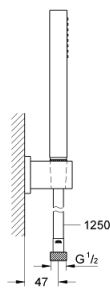

27 702 000 EUPHORIA CUBE STICK WALL HOLDER SET 1 SPRAY

PRODUCT DESCRIPTION

- Colour: chrome
- consisting of:
 - hand shower (27 698 000)
 - maximum flow rate (at 3 bar): 15 l/min
 - wall shower holder (27 693 000)
 - Silverflex shower hose 1250 mm (28 362)
 - GROHE DreamSpray - perfect spray pattern
 - GROHE LongLife finish
 - GROHE SpeedClean - effortless limescale removal
 - Inner WaterGuide - inner insulation for surface protection
 - TwistStop - to prevent hose from twisting
 - suitable for instantaneous heater

27 702 000 EUPHORIA CUBE STICK WALL HOLDER SET 1 SPRAY

27 702 000 **EUPHORIA CUBE STICK WALL HOLDER SET 1 SPRAY**

SPARE PARTS, December 2010 – now

1: Dirt strainer (Spare part-nr. 0700200M)