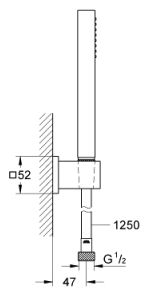

27 703 000 EUPHORIA CUBE STICK WALL HOLDER SET 1 SPRAY

PRODUCT DESCRIPTION

- Colour: chrome
- consisting of:
 - hand shower (27 699 000)
 - maximum flow rate (at 3 bar): 8.2 l/min
 - wall shower holder (27 693 000)
 - Silverflex shower hose 1250 mm (28 362)
 - GROHE EcoJoy - less water, perfect flow
 - GROHE DreamSpray - perfect spray pattern
 - GROHE LongLife finish
 - GROHE SpeedClean - effortless limescale removal
 - Inner WaterGuide - inner insulation for surface protection
 - TwistStop - to prevent hose from twisting
 - suitable for instantaneous heater
 - min. recommended pressure 1.0 bar

27 703 000 **EUPHORIA CUBE STICK WALL HOLDER SET 1 SPRAY**

SPARE PARTS, December 2010 – now

1: Dirt strainer (Spare part-nr. 0700200M)