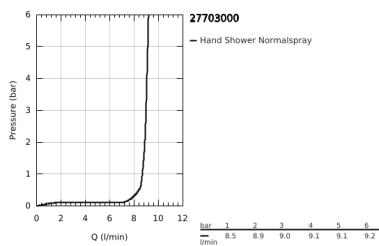

27 703 000 EUPHORIA CUBE STICK WALL HOLDER SET 1 SPRAY

PRODUCT DESCRIPTION

- Colour: chrome
- consisting of:
 - hand shower (27 699 000)
 - maximum flow rate (at 3 bar): 8.2 l/min
 - wall shower holder (27 693 000)
 - Silverflex shower hose 1250 mm (28 362)
 - GROHE EcoJoy - less water, perfect flow
 - GROHE DreamSpray - perfect spray pattern
 - GROHE LongLife finish
 - GROHE SpeedClean - effortless limescale removal
 - Inner WaterGuide - inner insulation for surface protection
 - TwistStop - to prevent hose from twisting
 - suitable for instantaneous heater
 - min. recommended pressure 1.0 bar