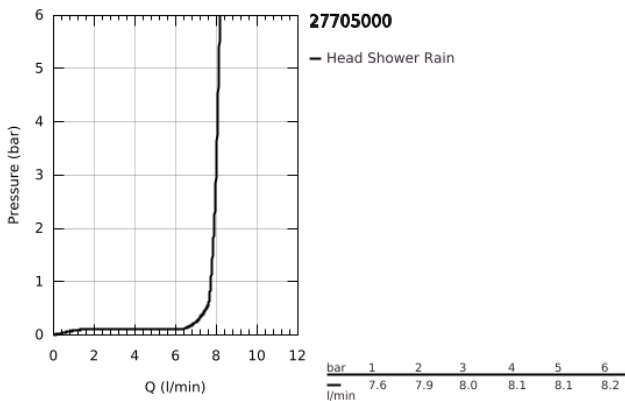

27 705 000 EUPHORIA CUBE 150 HEAD SHOWER 1 SPRAY

PRODUCT DESCRIPTION

- Colour: chrome
- spray pattern: Rain
- maximum flow rate (at 3 bar): 8 l/min
- 152 x 152 mm
- with ball joint, rotation angle $\pm 12^\circ$
- connection thread $\frac{1}{2}$ "
- GROHE EcoJoy - less water, perfect flow
- GROHE DreamSpray - perfect spray pattern
- GROHE LongLife finish
- GROHE SpeedClean - effortless limescale removal
- Inner WaterGuide - inner insulation for surface protection
- suitable for instantaneous heater

27 705 000 EUPHORIA CUBE 150 HEAD SHOWER 1 SPRAY

SPARE PARTS, December 2010 – now

1: Fibre seal dia. \varnothing 18,5 x \varnothing 12 x 2 (Spare part-nr. 0138900M)

2: Dirt strainer (Spare part-nr. 0676800M)