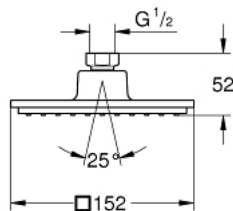

27 705 000 EUPHORIA CUBE 150 HEAD SHOWER 1 SPRAY

PRODUCT DESCRIPTION

- Colour: chrome
- spray pattern: Rain
- maximum flow rate (at 3 bar): 8 l/min
- 152 x 152 mm
- with ball joint, rotation angle $\pm 12^\circ$
- connection thread $\frac{1}{2}$ "
- GROHE EcoJoy - less water, perfect flow
- GROHE DreamSpray - perfect spray pattern
- GROHE LongLife finish
- GROHE SpeedClean - effortless limescale removal
- Inner WaterGuide - inner insulation for surface protection
- suitable for instantaneous heater

27 705 000 EUPHORIA CUBE 150 HEAD SHOWER 1 SPRAY

SPARE PARTS, December 2010 – now

1: Fibre seal dia. \varnothing 18,5 x \varnothing 12 x 2 (Spare part-nr. 0138900M)

2: Dirt strainer (Spare part-nr. 0676800M)